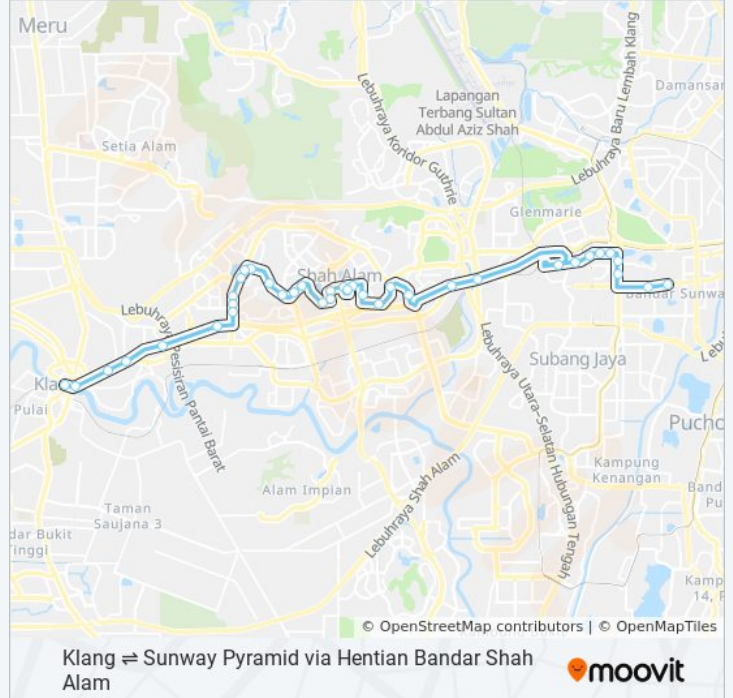

Klang City Square (Bd20)

Klang ⇌ Sunway Pyramid via Hentian Bandar Shah Alam

Direction: Sunway Pyramid Via Hentian Bandar Shah Alam

37 stops

[VIEW LINE SCHEDULE](#)

Klang City Square (Bd20)

Masjid Bandar Diraja Klang Utara (Bd21)