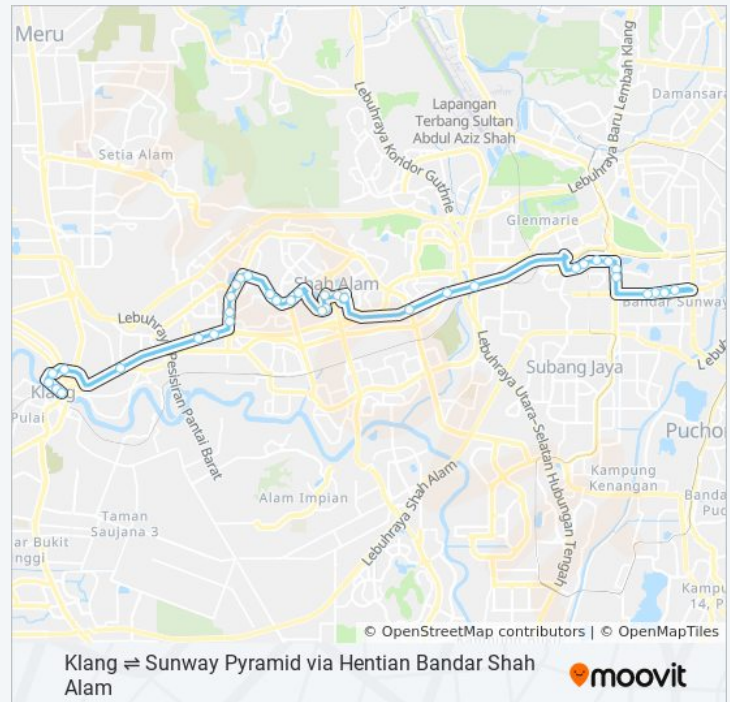

Pusat Komersial Seksyen 7 Shah Alam (Timur) (Sa37)

UITM Shah Alam (Barat) (Sa38)

Hospital Shah Alam (Sa39)

Lake Park Seksyen 7 Shah Alam (Timur) (Sa40)

Universiti Industri Selangor (Unisel) (Barat) (Sa41)

Universiti Industri Selangor (Unisel) (Utara) (Sa11)

Baiduri Apartment (Sa12)

UITM Shah Alam (Timur) (Sa13)

Hab Bas Seksyen 2 Shah Alam (Sa14)

Sekolah Menengah Kebangsaan Seksyen 2 Shah Alam (Sa968)

Taman Tasik Shah Alam (Sa15)

Shah Alam Convention Centre (Diverted) (Sa17)

Shah Alam Walk

Wisma Mbsa (Sa856)

Hentian Pusat Bandar Shah Alam (B) (Sa963)

Bulatan Melawati (Sa912)

Batu Tiga Lebuhraya Persekutuan (Sa914)

Giat Mara Shah Alam (Sa916)

Ss17 Subang Jaya (Utara) (Sj48)

Subang Parade (Sj59)

Aeon Big Subang Jaya (Sj60)

Casa Tiara Service Suite (Sj637)

Sime Darby Ramsay Medical Centre, Ss12 (Utara) (Sj64)

Sime Darby Ramsay Medical Center, Ss12 (Selatan) (Sj2)

Subang Jaya Youth Club (Pj229)

Sunway Pyramid 3 (Pj294)

Sunway Pyramid (Barat) (Pj561)

Sunway Pyramid (Timur) (Pj614)

Sunway Pyramid (Barat) (Pj615)

Direction: Sunway Pyramid Via Hentian Bandar Shah Alam

Stops: 37

Trip Duration: 48 min

Line Summary: