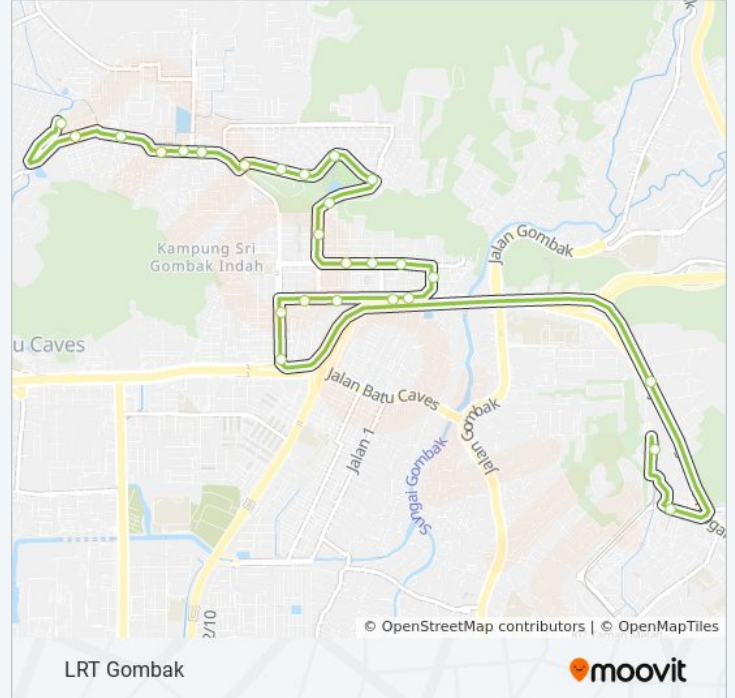

Direction: LRT Gombak

Stops: 26

Trip Duration: 22 min

Line Summary:

Taman Sri Gombak Fasa 5 (SI238)

Taman Sri Gombak Fasa 4 (Timur) (SI239)

Taman Sri Gombak Fasa 4 (Barat) (SI240)

Pusat Komersial Taman Sri Gombak (Selatan)
(SI248)

Taman Sri Gombak Fasa 2 (SI249)

Dewan Beringin Taman Prima Sri Gombak
(SI207)

Taman Prima Sri Gombak (SI506)

Kampung Sentosa Tambahan Gombak (SI466)

Flat Taman Melati Blok E (KI153)

LRT Gombak (SI311)

T201 bus time schedules and route maps are available in an offline PDF at moovitapp.com. Use the [Moovit App](#) to see live bus times, train schedule or subway schedule, and step-by-step directions for all public transit in Kuala Lumpur.