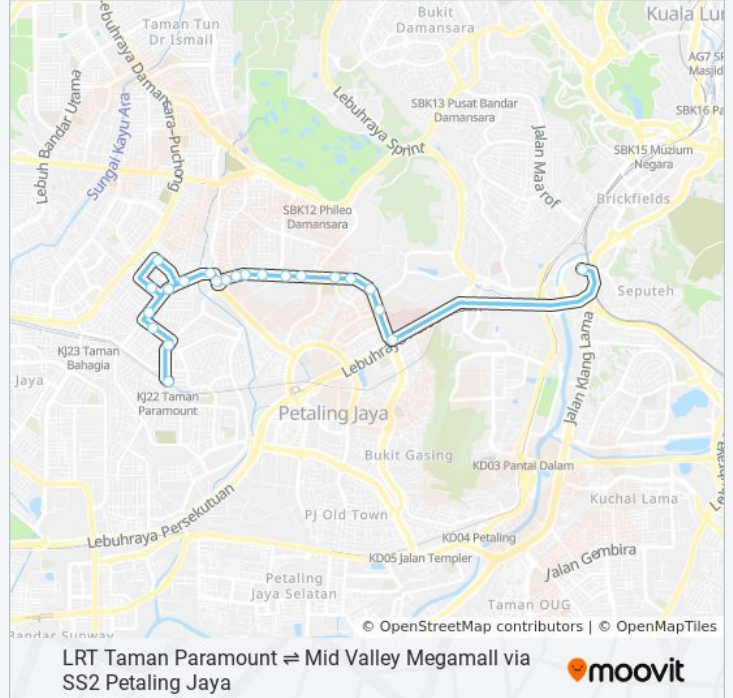

### T790 bus Info

**Direction:** Mid Valley Megamall (North Court)

**Stops:** 42

**Trip Duration:** 44 min

**Line Summary:**

Mahsa University (Pj247)

Centre Of Excellence For Research In Aids (Ceria) (Pj248)

Kolej Kdu Jalan Universiti (Pj715)

Bangunan Sin Chew Daily (Utara) (Pj274)

Menara Amfirst (Pj716)

Medan Selera Seksyen 19 Petaling Jaya (Pj312)

Seksyen 19 Petaling Jaya (Barat) (Pj313)

Pusat Perniagaan Ss2 Petaling Jaya (Utara) (Pj771)

Pusat Perniagaan SS 2 Petaling Jaya (Selatan) (Pj347)

SS 2 Petaling Jaya (Selatan) (Pj581)

Apartment Sea Park (Pj310)

Sea Park (Utara) (Pj307)

LRT Taman Paramount (Pj297)

T790 bus time schedules and route maps are available in an offline PDF at [moovitapp.com](https://moovitapp.com). Use the [Moovit App](#) to see live bus times, train schedule or subway schedule, and step-by-step directions for all public transit in Kuala Lumpur.