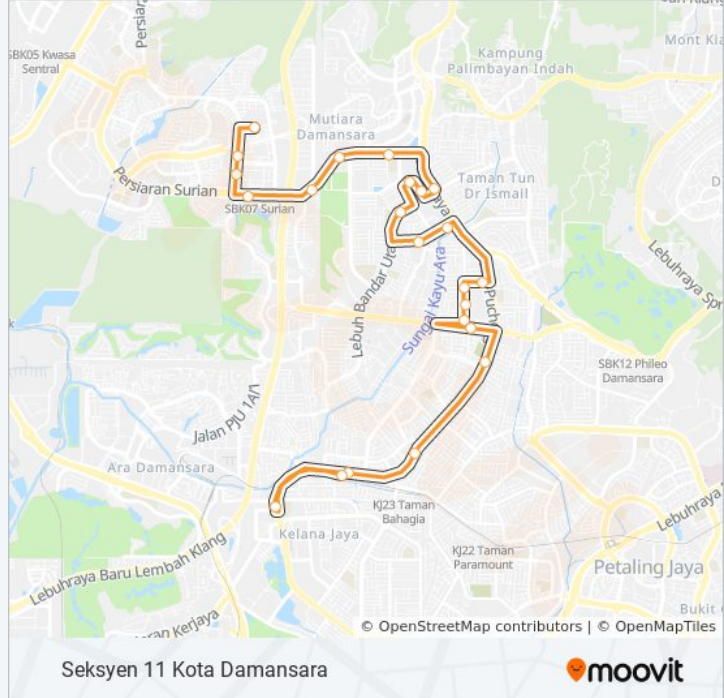

Use the Moovit App to find the closest 802 bus station near you and find out when is the next 802 bus arriving.

Direction: LRT Kelana Jaya

28 stops

[VIEW LINE SCHEDULE](#)

Gugusan Dedap Apartment (Pj82)
Sekolah Kebangsaan Seksyen 11 Kota Damansara (Pj83)
D'Villa Botani (Pj662)
Masjid Kota Damansara (Pj665)
Pangsapuri Carlina (Selatan) (Pj89)
Gugusan Siantan Apartment (Pj91)
Pusat Dagangan Seri Utama (Pj666)
Gugusan Semarak Apartment (Pj355)
Gugusan Melati Apartment (Pj667)
Gugusan Mawar Apartment (Pj360)
Gugusan Matahari Apartment (Pj668)
D'Shire Villa (Pj366)
Sierra Damansara (Pj367)
MRT Surian, Pintu B (Pj368)
Palm Spring Damansara (Pj369)
Apartment Pelangi Damansara (Pj370)
Ipc Shopping Centre (Timur) (Pj534)
Empire City (Pj628)
One Utama New Wing (Ldp) (Pj629)
Sekolah Menengah Kebangsaan Damansara Utama (Pj722)

Direction: Seksyen 11 Kota Damansara

Stops: 23

Trip Duration: 34 min

Line Summary:

Apartment Pelangi Damansara (Pj383)

Palm Spring Damansara (Pj384)

MRT Surian, Pintu A (Pj387)

Padang Kota Damansara (Pj664)

Sunsuria Avenue (Pj87)

Gugusan Dedap Apartment (Pj82)

802 bus time schedules and route maps are available in an offline PDF at moovitapp.com. Use the [Moovit App](#) to see live bus times, train schedule or subway schedule, and step-by-step directions for all public transit in Kuala Lumpur.