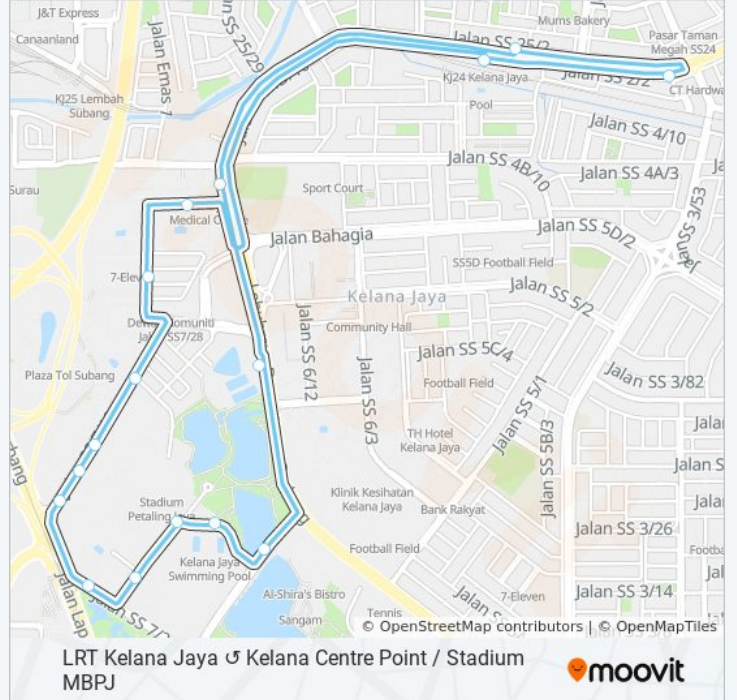

Use the Moovit App to find the closest T781 bus station near you and find out when is the next T781 bus arriving.

Direction: LRT Kelana Jaya Kelana Centre Point

17 stops

[VIEW LINE SCHEDULE](#)

LRT Kelana Jaya (Pj585)

LRT Kelana Jaya (Pj585)

T781 bus Time Schedule

LRT Kelana Jaya Kelana Centre Point Route
Timetable:

Sunday	06:00 - 23:30
Monday	06:00 - 23:30
Tuesday	06:00 - 23:30
Wednesday	06:00 - 23:30
Thursday	06:00 - 23:30
Friday	06:00 - 23:30
Saturday	06:00 - 23:30

T781 bus Info

Direction: LRT Kelana Jaya Kelana Centre Point

Stops: 17

Trip Duration: 22 min

Line Summary:

T781 bus time schedules and route maps are available in an offline PDF at moovitapp.com. Use the [Moovit App](#) to see live bus times, train schedule or subway schedule, and step-by-step directions for all public transit in Kuala Lumpur.