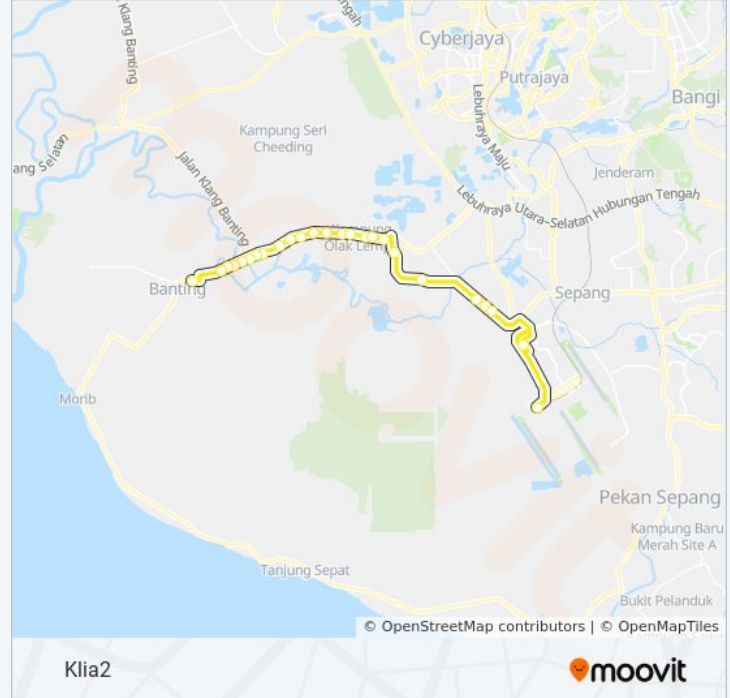

Kompleks Niaga Al-Bajuri (Lg131)

Kawasan Perindustrian Olak Lempit (Utara)
(Lg133)

Kawasan Perindustrian Olak Lempit (Timur)

Kolej Mara Banting

Genting Sanyen Paper Mill (Lg145)

Taman Langat Murni (Lg146)

Taman Langat Utama (Lg148)

Mitsui Outlet Park

KLIA T2, Transportation Hub Level 1

BTG1 bus time schedules and route maps are available in an offline PDF at moovitapp.com. Use the [Moovit App](#) to see live bus times, train schedule or subway schedule, and step-by-step directions for all public transit in Kuala Lumpur.

[About Moovit](#) • [MaaS Solutions](#) • [Supported Countries](#) • [Mooviter Community](#)

© 2024 Moovit - All Rights Reserved

Check Live Arrival Times