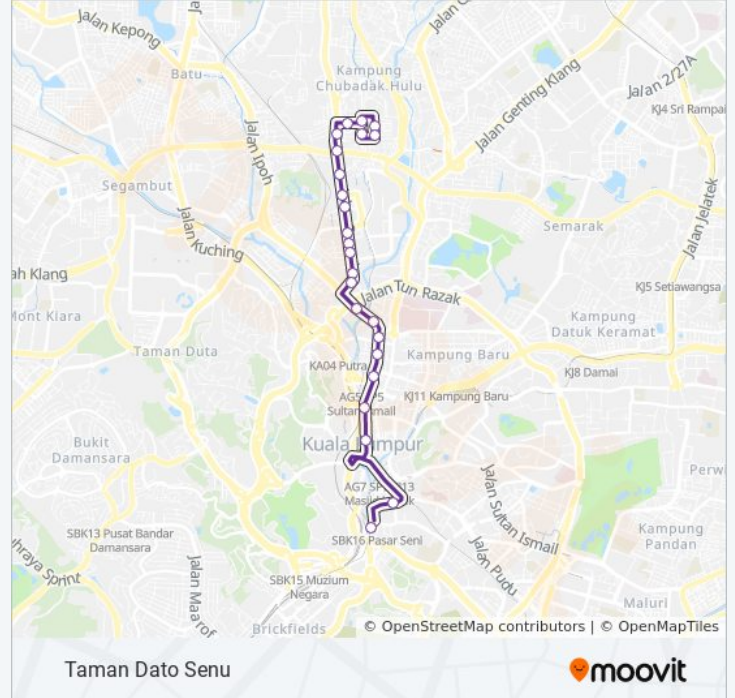

Sentul Pasar (KI2053)

Sentul Impian (KI996)

Skyawani V Residence (KI2499)

Padang Taman Dato Senu (KI1005)

Pasar Malam Taman Dato Senu (KI1007)

Taman Dato Senu (Barat) (KI1013)

180 bus time schedules and route maps are available in an offline PDF at moovitapp.com. Use the [Moovit App](#) to see live bus times, train schedule or subway schedule, and step-by-step directions for all public transit in Kuala Lumpur.

[About Moovit](#) • [MaaS Solutions](#) • [Supported Countries](#) • [Mooviter Community](#)

© 2023 Moovit - All Rights Reserved

Check Live Arrival Times