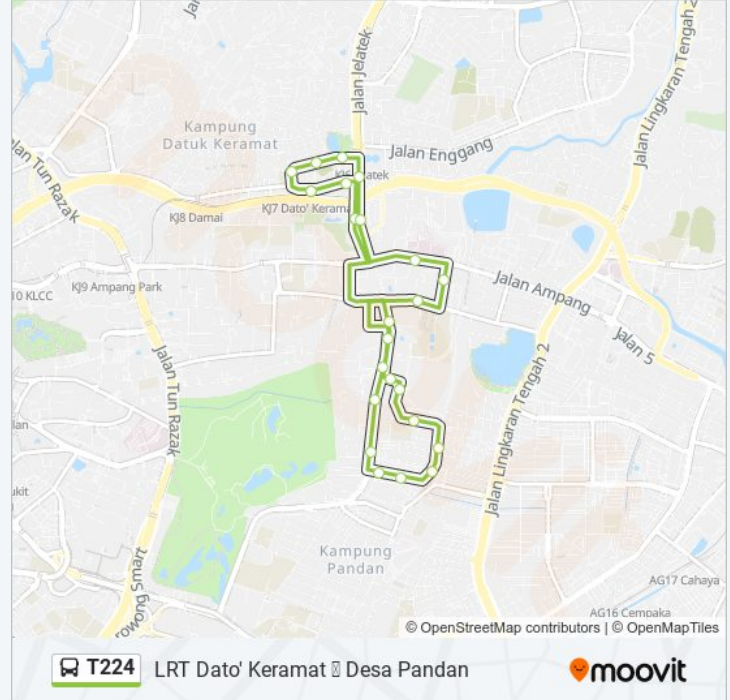

 **T224**

LRT Dato' Keramat Desa Pandan

Get The App

The T224 bus line LRT Dato' Keramat Desa Pandan has one route. For regular weekdays, their operation hours are:
(1) LRT Dato' Keramat Desa Pandan: 00:00 - 23:00
Use the Moovit App to find the closest T224 bus station near you and find out when is the next T224 bus arriving.

Direction: LRT Dato' Keramat Desa Pandan

24 stops

[VIEW LINE SCHEDULE](#)

LRT Dato' Keramat (KI2311)

Kuarters Kakitangan Jabatan Ukur Dan
Pemetaan Malaysia (Jupem) (KI2310)

Taman Datuk Keramat (Utara) (KI2312)

Stops: 24

Trip Duration: 21 min

Line Summary:

Ppr Dbkl Jelatek (KI2314)

Taman Datuk Keramat (Selatan) (KI2309)

LRT Dato' Keramat (KI2311)

T224 bus time schedules and route maps are available in an offline PDF at moovitapp.com. Use the [Moovit App](#) to see live bus times, train schedule or subway schedule, and step-by-step directions for all public transit in Kuala Lumpur.