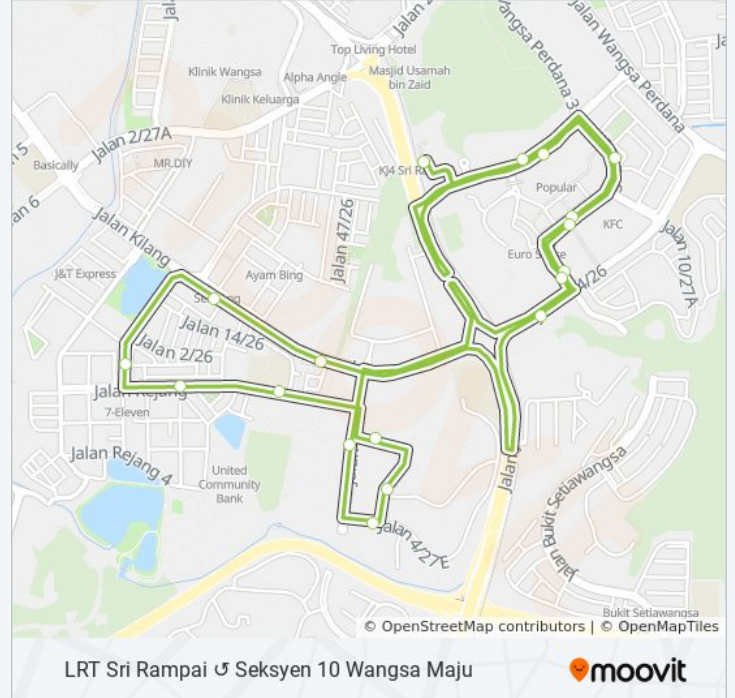

Aeon Big Wangsa Maju (Barat) (KI820)

Wangsa Delima (KI821)

Wangsa Walk Mall (Utara)

LRT Sri Rampai (KI746)

T251 bus time schedules and route maps are available in an offline PDF at moovitapp.com. Use the [Moovit App](#) to see live bus times, train schedule or subway schedule, and step-by-step directions for all public transit in Kuala Lumpur.

[About Moovit](#) • [MaaS Solutions](#) • [Supported Countries](#) • [Mooviter Community](#)

© 2023 Moovit - All Rights Reserved

Check Live Arrival Times