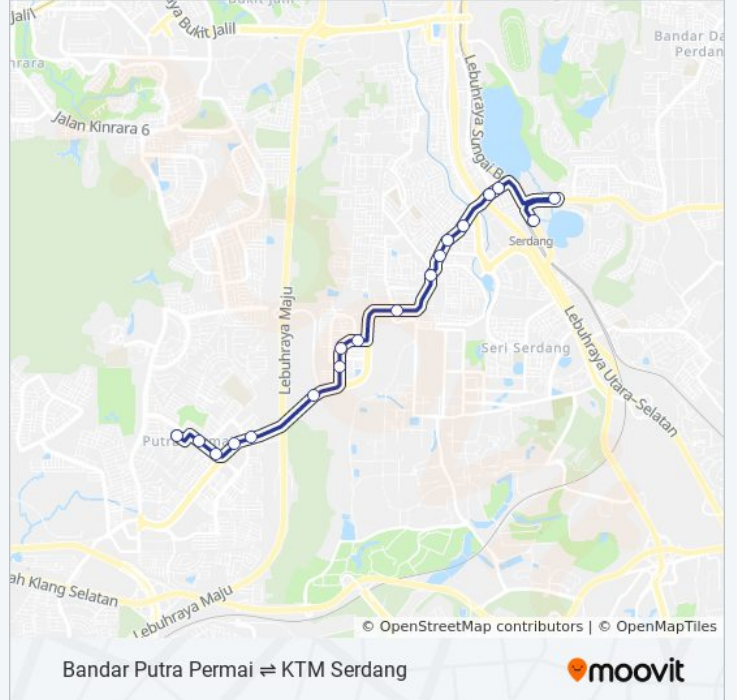

540

Bandar Putra Permai KTM Serdang

View In Website Mode

The 540 bus line (Bandar Putra Permai KTM Serdang) has 2 routes. For regular weekdays, their operation hours are: (1) Bandar Putra Permai: 6:20 AM - 11:30 PM(2) KTM Serdang: 6:00 AM - 11:00 PM
Use the Moovit App to find the closest 540 bus station near you and find out when is the next 540 bus arriving.

540 bus Info

Direction: Bandar Putra Permai

Stops: 26

Trip Duration: 23 min

Line Summary:

Komersial Lestari Perdana 2a (Sj208)

Komersial Putra Permai 1a (Sj214)

Putra Permai Commercial Centre (Barat) (Sj212)

KTM Serdang (Sj595)

540 bus Time Schedule

KTM Serdang Route Timetable:

Sunday	6:00 AM - 11:00 PM
Monday	6:00 AM - 11:00 PM
Tuesday	6:00 AM - 11:00 PM
Wednesday	6:00 AM - 11:00 PM
Thursday	6:00 AM - 11:00 PM
Friday	6:00 AM - 11:00 PM
Saturday	6:00 AM - 11:00 PM

540 bus Info

Direction: KTM Serdang

Stops: 18

Trip Duration: 20 min

Line Summary:

540 bus time schedules and route maps are available in an offline PDF at moovitapp.com. Use the [Moovit App](#) to see live bus times, train schedule or subway schedule, and step-by-step directions for all public transit in Kuala Lumpur.