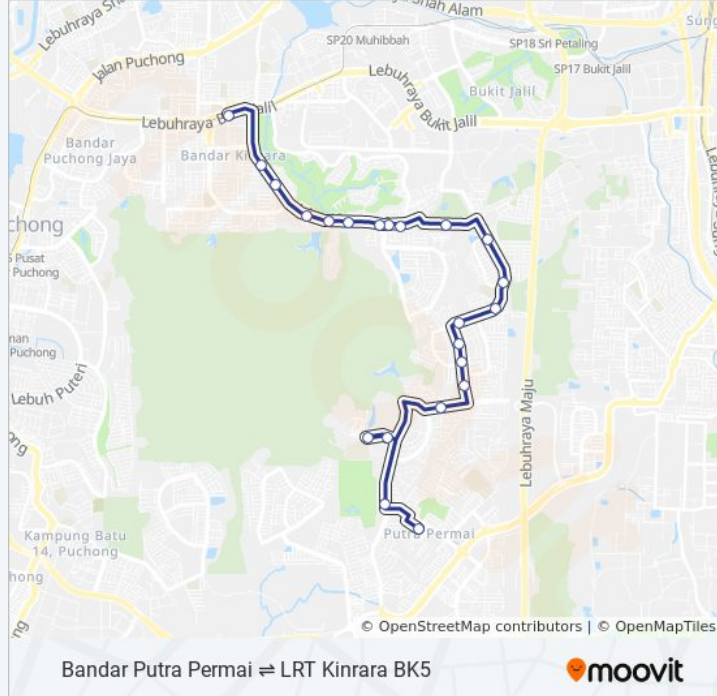

Duet Residence (Sj381)

541 bus Time Schedule

LRT Kinrara Bk5 Route Timetable:

Sunday	6:00 AM - 11:30 PM
Monday	6:00 AM - 11:30 PM
Tuesday	6:00 AM - 11:30 PM
Wednesday	6:00 AM - 11:30 PM
Thursday	6:00 AM - 11:30 PM
Friday	6:00 AM - 11:30 PM
Saturday	6:00 AM - 11:30 PM

541 bus Info

Direction: LRT Kinrara Bk5

Stops: 22

Trip Duration: 27 min

Line Summary:

Kinrara Golf Club (Timur) (Sj382)
Kinrara Golf Club (Tengah) (Sj15)
Kinrara Golf Club (Barat) (Sj395)
LRT Kinrara Bk5 (Sj398)