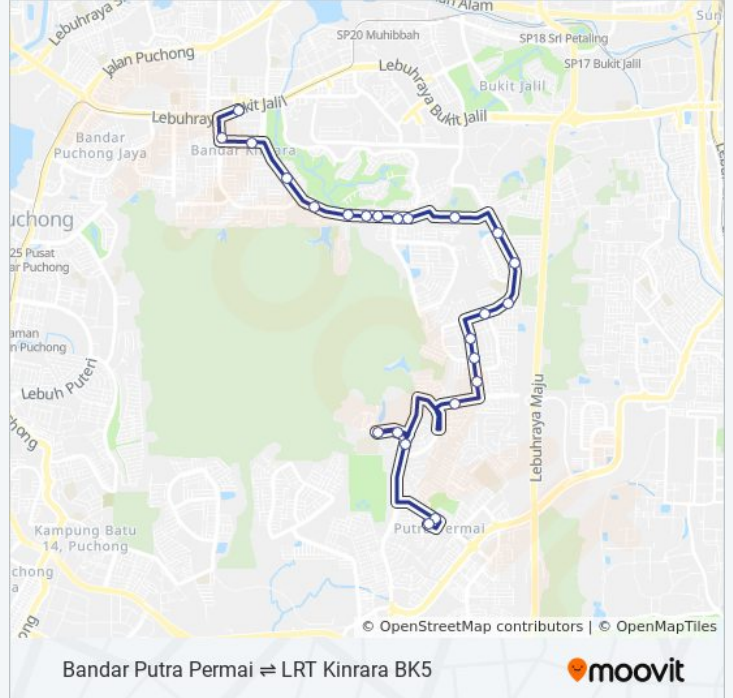

Bandar Putra Permai Route Timetable:

Sunday	12:00 AM - 10:10 PM
Monday	12:00 AM - 10:10 PM
Tuesday	12:00 AM - 10:10 PM
Wednesday	12:00 AM - 10:10 PM
Thursday	12:00 AM - 10:10 PM
Friday	12:00 AM - 10:10 PM
Saturday	12:00 AM - 10:10 PM

541 bus Info

Direction: Bandar Putra Permai

Stops: 24

Trip Duration: 28 min

Line Summary:

Sk / Smk Taman Desaminium

Restoran Al-Mazhar

Putra Permai 9

Putra Permai Commercial Centre (Timur) (Sj213)

Direction: LRT Kinrara Bk5

22 stops

[VIEW LINE SCHEDULE](#)

Putra Permai Commercial Centre (Timur) (Sj213)

Pangsapuri Sri Indah Blok 11 (Sj839)

Desaminium Flora Apartment