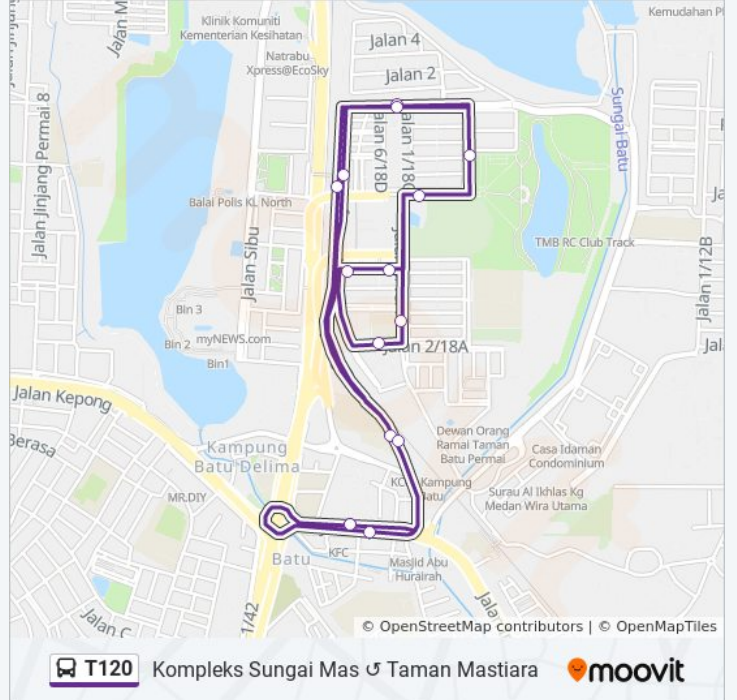

 T120

Kompleks Sungai Mas Taman Mastiara

[View In Website Mode](#)

The T120 bus line Kompleks Sungai Mas Taman Mastiara has one route. For regular weekdays, their operation hours are:

(1) Kompleks Sungai Mas Taman Mastiara: 6:00 AM - 10:40 PM

Use the Moovit App to find the closest T120 bus station near you and find out when is the next T120 bus arriving.

Direction: Kompleks Sungai Mas Taman Mastiara

15 stops

[VIEW LINE SCHEDULE](#)

Taman Kok Lian (KI588)

Taman Kok Lian (KI587)

Taman Kok Lian (KI588)

T120 bus Time Schedule

Kompleks Sungai Mas Taman Mastiara Route
Timetable:

Sunday	6:00 AM - 10:40 PM
Monday	6:00 AM - 10:40 PM
Tuesday	6:00 AM - 10:40 PM
Wednesday	6:00 AM - 10:40 PM
Thursday	6:00 AM - 10:40 PM
Friday	6:00 AM - 10:40 PM
Saturday	6:00 AM - 10:40 PM

T120 bus Info

Direction: Kompleks Sungai Mas Taman Mastiara

Stops: 15

Trip Duration: 15 min

Line Summary:

T120 bus time schedules and route maps are available in an offline PDF at moovitapp.com. Use the [Moovit App](#) to see live bus times, train schedule or subway schedule, and step-by-step directions for all public transit in Kuala Lumpur.