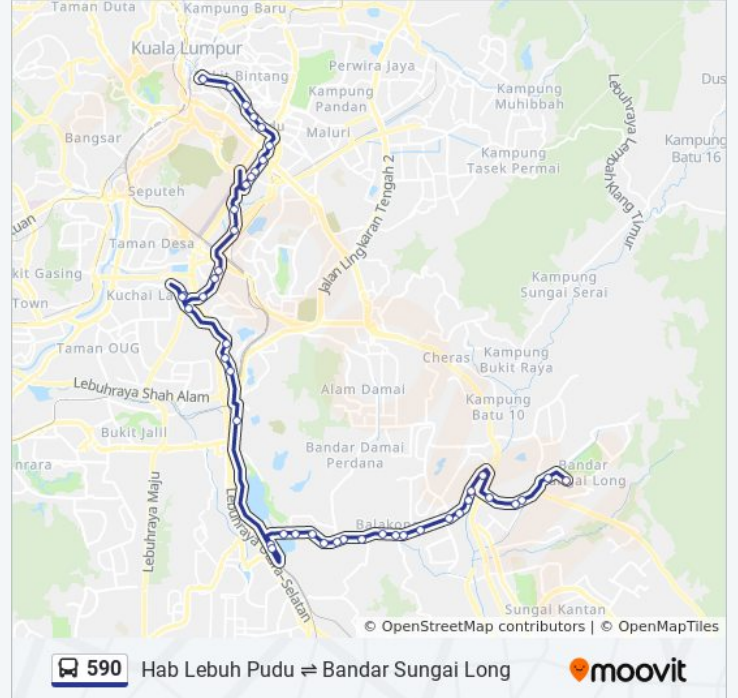

LRT / MRT Chan Sow Lin (KI2207)

Balai Bomba Pudu (KI1770)

D'Majestic Place Hotel (KI1771)

Furama Bukit Bintang Hotel (KI1772)

Swiss Garden Hotel (KI1823)

Hab Lebu Pudu (Tss) (KI101)

390 bus time schedules and route maps are available in an online PDF at moovitapp.com. Use the [Moovit App](#) to see live bus times, train schedule or subway schedule, and step-by-step directions for all public transit in Kuala Lumpur.