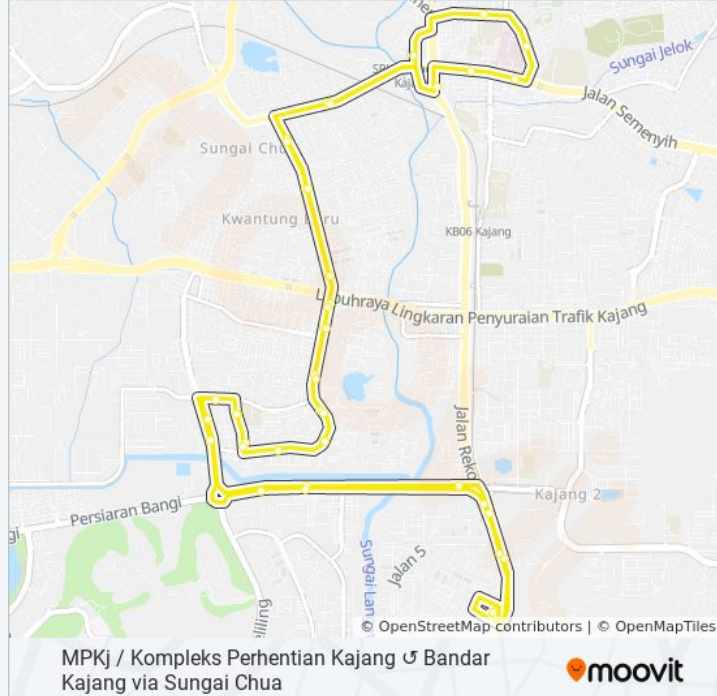

Sekolah Menengah Jenis Kebangsaan Yu Hua (Kj858)

Sentosa Avenue (Kj859)

Hospital Kajang (Kj506)

Majlis Perbandaran Kajang (Mpkj) (Kj507)

Bandar Kajang (Kj508)

Winnie Plaza / Taman Cendana (Kj644)

Flat Seri Saga

Pearl Avenue

Taman Koperasi LIn

Jing An Memorial Village

Klinik Premier Dan Pakar Kulit

Surau Al-Islah

Taman Sri Melor

Flat Sri Tanjung, Seksyen 7 Bandar Baru Bangi

Flat Sri Kenanga, Seksyen 7 Bandar Baru Bangi

Pusat Komersial Jalan 7/7c

Sekolah Kebangsaan Seksyen 7 Bandar Baru Bangi

99 Speedmart, Seksyen 7 Bandar Baru Bangi

Pusat Komersial Seksyen 7 Bandar Baru Bangi (Selatan) (Kj439)

Pusat Komersial Seksyen 4 Tambahan, Bandar Baru Bangi (Kj817)

Reko Sentral (Kj450)

Kajang 2 (Kj208)

Seksyen 5 Kajang (Kj209)

Kompleks Perhentian Kajang (Kj461)

KJ01 bus time schedules and route maps are available in an offline PDF at moovitapp.com. Use the [Moovit App](#) to see live bus times, train schedule or subway schedule, and step-by-step directions for all public transit in Kuala Lumpur.

[About Moovit](#) • [MaaS Solutions](#) • [Supported Countries](#) • [Mooviter Community](#)

© 2023 Moovit - All Rights Reserved

Check Live Arrival Times