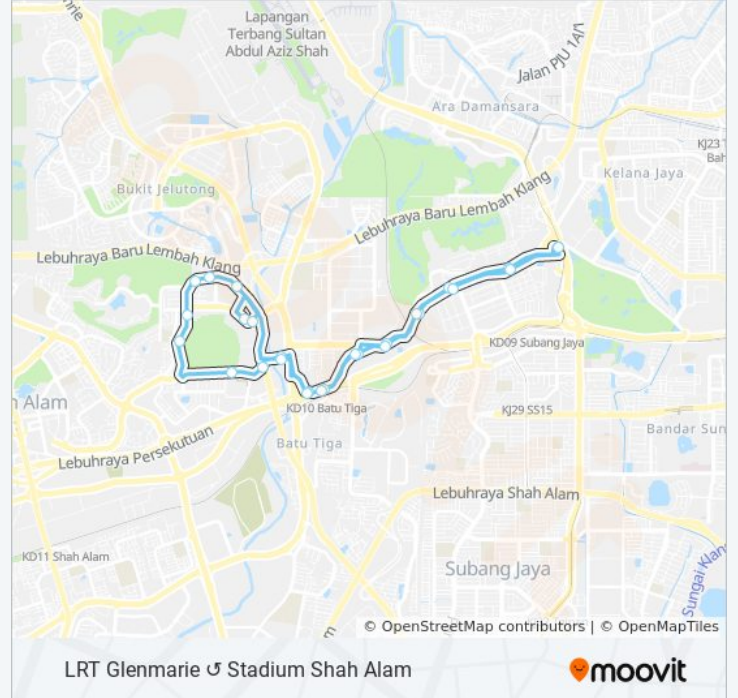

Jejantas KTM Batu Tiga (Sa978)

Taman Mesra, Shah Alam (Sa979)

Temasya Industrial Park (Sa980)

Hicom Glenmarie Industrial Park (Tenggara)
(Sa981)

Auto City Glenmarie (Barat) (Sa982)

Auto City Glenmarie (Timur) (Sa983)

Temasya Niaga (Sa984)

LRT Glenmarie (Sa1069)

T774 bus time schedules and route maps are available in an offline PDF at moovitapp.com. Use the [Moovit App](#) to see live bus times, train schedule or subway schedule, and step-by-step directions for all public transit in Kuala Lumpur.

[About Moovit](#) • [MaaS Solutions](#) • [Supported Countries](#) • [Mooviter Community](#)

© 2023 Moovit - All Rights Reserved

Check Live Arrival Times