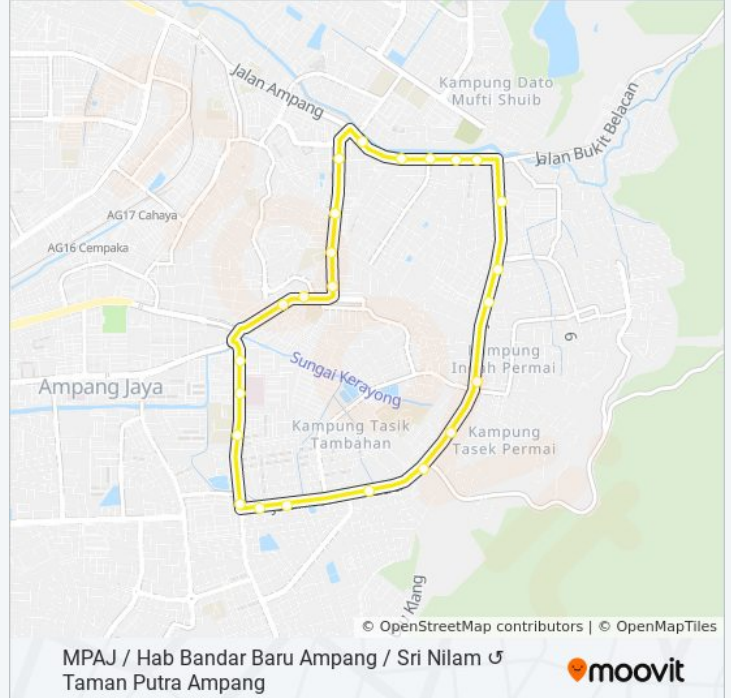

25 stops

[VIEW LINE SCHEDULE](#)

Hab Bandar Baru Ampang / Sri Nilam (Aj52)

Kawasan Perumahan Jalan Wawasan 3/2

Ampang Waterfront 2 (Barat) (Aj309)

Ampang Waterfront 2 (Timur) (Aj62)

Taman Seri Ampang (Aj310)

**AJ2B bus Time Schedule**

Hab Bandar Baru Ampang / Sri Nilam Taman Putra Ampang Route Timetable:

Sunday	6:00 AM - 10:00 PM
Monday	6:00 AM - 10:00 PM
Tuesday	6:00 AM - 10:00 PM
Wednesday	6:00 AM - 10:00 PM
Thursday	6:00 AM - 10:00 PM
Friday	6:00 AM - 10:00 PM
Saturday	6:00 AM - 10:00 PM

**AJ2B bus Info**

**Direction:** Hab Bandar Baru Ampang / Sri Nilam  
Taman Putra Ampang

**Stops:** 25

**Trip Duration:** 21 min

**Line Summary:**

Flat Bayu Murni (Aj430)

Sekolah Kebangsaan Ampang Campuran (Aj424)

Ampang Avenue (Aj312)

Sekolah Menengah Kebangsaan Bandar Baru Ampang (Aj322)

Hab Bandar Baru Ampang / Sri Nilam (Aj52)

AJ2B bus time schedules and route maps are available in an offline PDF at [moovitapp.com](https://moovitapp.com). Use the [Moovit App](#) to see live bus times, train schedule or subway schedule, and step-by-step directions for all public transit in Kuala Lumpur.