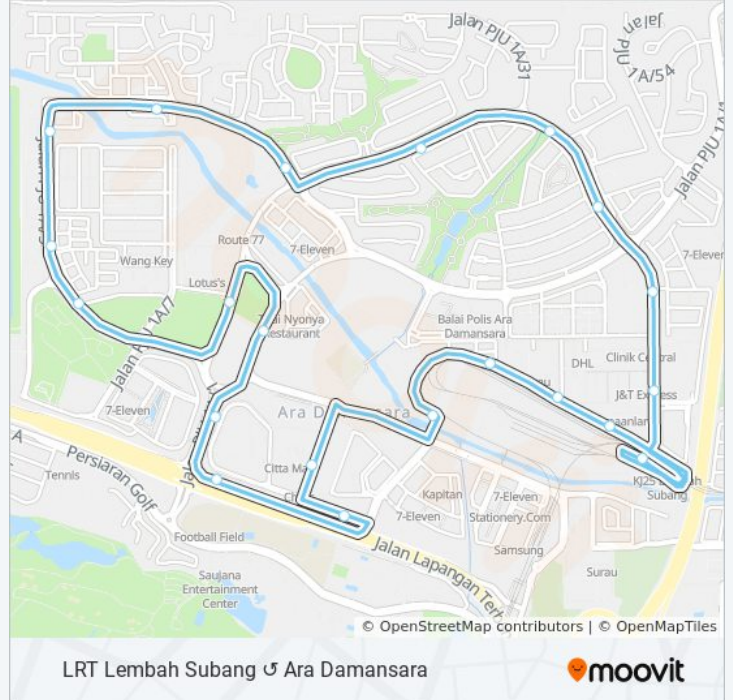

 T782

LRT Lembah Subang Ara Damansara

[View In Website Mode](#)

The T782 bus line LRT Lembah Subang Ara Damansara has one route. For regular weekdays, their operation hours are:

(1) LRT Lembah Subang Ara Damansara: 6:00 AM - 11:30 PM

Direction: LRT Lembah Subang Ara Damansara

Stops: 22

Trip Duration: 24 min

Line Summary:

Life College

LRT Lembah Subang (Lay-By) (Pj671)

T782 bus time schedules and route maps are available in an offline PDF at moovitapp.com. Use the [Moovit App](#) to see live bus times, train schedule or subway schedule, and step-by-step directions for all public transit in Kuala Lumpur.