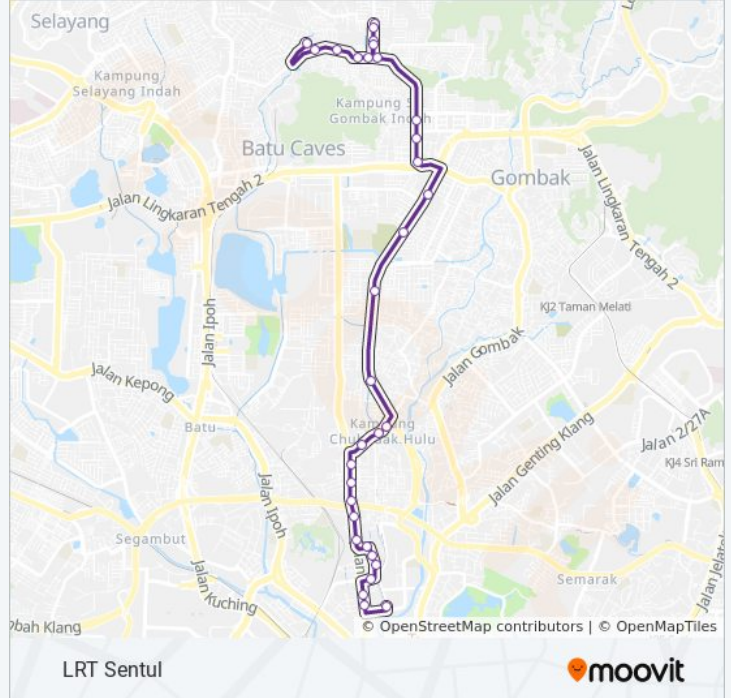

170

Hab Wira Damai LRT / MRT / Monorail Titiwangsa

Get The App

The 170 bus line (Hab Wira Damai LRT / MRT / Monorail Titiwangsa) has 2 routes. For regular weekdays, their operation hours are:

(1) Hab Wira Damai: 06:10 - 23:36(2) LRT / MRT / Monorail Titiwangsa: 05:30 - 23:00

170 bus Info

Direction: Hab Wira Damai

Stops: 34

Trip Duration: 30 min

Line Summary:

Sekolah Rendah Agama Rakyat Darul Mujahidin (SI468)

Masjid Ar-Rahimah (Opp) (SI469)

Taman Prima Sri Gombak (SI222)

170 bus Info

Direction: LRT / MRT / Monorail Titiwangsa

Stops: 34

Trip Duration: 29 min

Line Summary:

Dewan Beringin Taman Sri Gombak (Opp)
(SI207)

Taman Prima Sri Gombak (SI506)

Masjid Ar-Rahimah (SI470)

MRT Titiwangsa, Pintu A (KI667)

170 bus time schedules and route maps are available in an offline PDF at moovitapp.com. Use the [Moovit App](#) to see live bus times, train schedule or subway schedule, and step-by-step directions for all public transit in Kuala Lumpur.