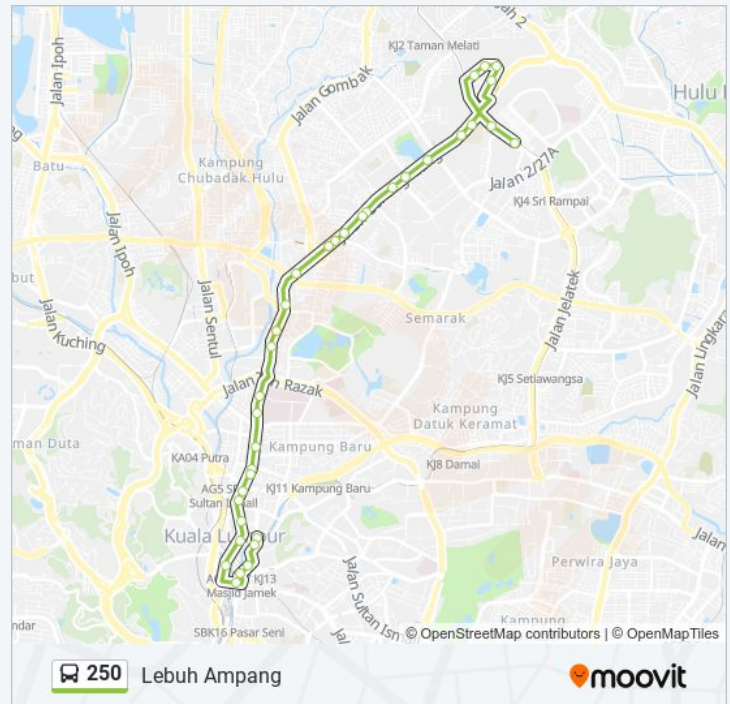

250

LRT Wangsa Maju

Get The App

The 250 bus line (LRT Wangsa Maju) has 2 routes. For regular weekdays, their operation hours are:

(1) LRT Wangsa Maju: 05:53 - 23:13 (2) Lebu Ampang: 05:20 - 23:00

Use the Moovit App to find the closest 250 bus station near you and find out when is the next 250 bus arriving.

Maju Junction (KI35)

Pertama Complex (KI36)

Globe KL (KI37)

Laman Tunku Abdul Rahman (KI38)

Dataran Merdeka (Opp) (KI114)

Hab Medan Pasar (Lpb) (KI115)

Hab Medan Pasar (Tss) (KI1939)

Bsn Lebu Ampang (KI117)

Friday

05:20 - 23:00

Saturday

05:20 - 23:00

250 bus Info

Direction: Lebu Ampang

Stops: 35

Trip Duration: 31 min

Line Summary:

Wisma Paradise (K130)

Hab Munshi Abdullah (K131)

250 bus time schedules and route maps are available in an offline PDF at moovitapp.com. Use the [Moovit App](#) to see live bus times, train schedule or subway schedule, and step-by-step directions for all public transit in Kuala Lumpur.