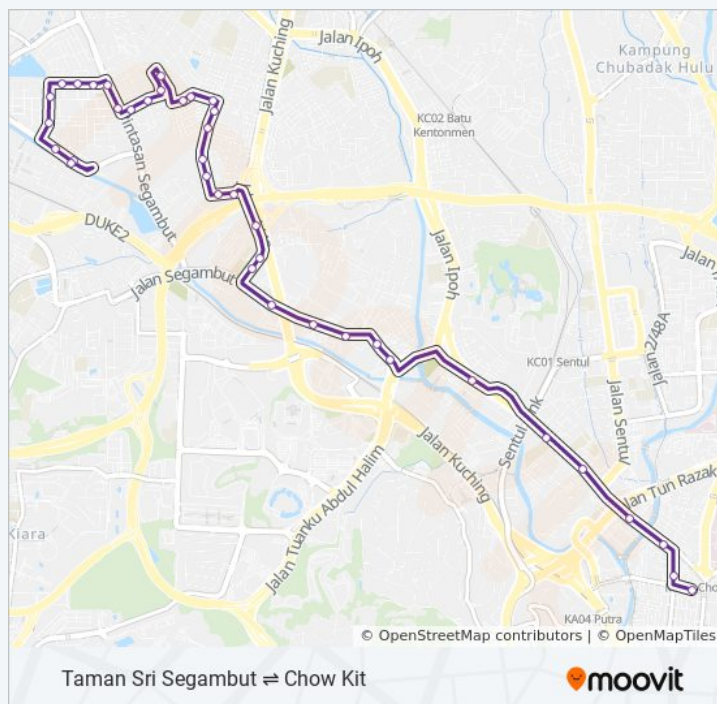

191

Taman Sri Segambut Chow Kit

View In Website Mode

The 191 bus line (Taman Sri Segambut Chow Kit) has 2 routes. For regular weekdays, their operation hours are:  
 (1) Chow Kit: 6:00 AM - 11:30 PM (2) Taman Sri Segambut: 6:00 AM - 11:30 PM  
 Use the Moovit App to find the closest 191 bus station near you and find out when is the next 191 bus arriving.

Pusat Komersial Taman Sri Segambut (KI1041)

Taman Sri Segambut (Selatan) (KI1042)

## 191 bus Info

**Direction:** Taman Sri Segambut

**Stops:** 38

**Trip Duration:** 21 min

**Line Summary:**

Masjid Al-Qurtubi (K11043)

Masjid Al-Qurtubi (K11044)

191 bus time schedules and route maps are available in an offline PDF at [moovitapp.com](https://moovitapp.com). Use the [Moovit App](#) to see live bus times, train schedule or subway schedule, and step-by-step directions for all public transit in Kuala Lumpur.