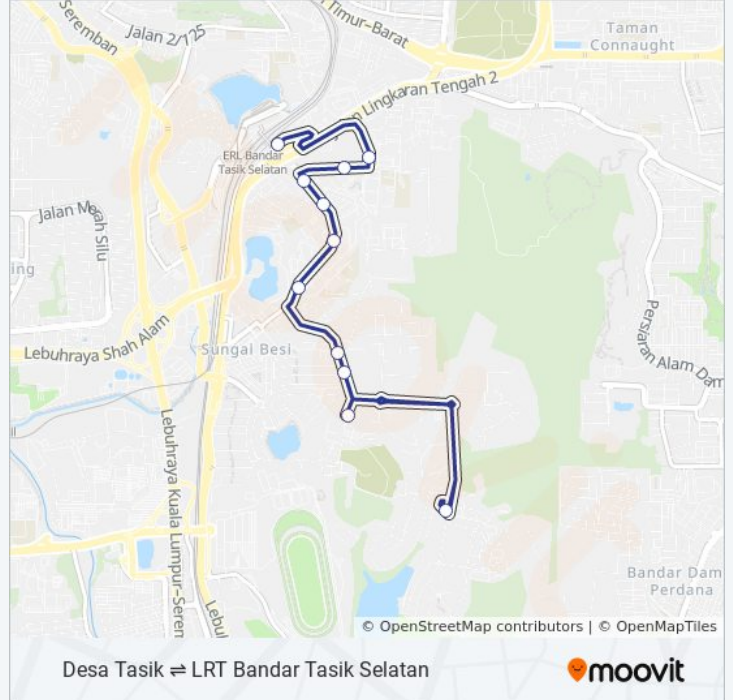

581 bus time schedules and route maps are available in an offline PDF at moovitapp.com. Use the [Moovit App](#) to see live bus times, train schedule or subway schedule, and step-by-step directions for all public transit in Kuala Lumpur.

[About Moovit](#) • [MaaS Solutions](#) • [Supported Countries](#) • [Mooviter Community](#)

© 2023 Moovit - All Rights Reserved

Check Live Arrival Times