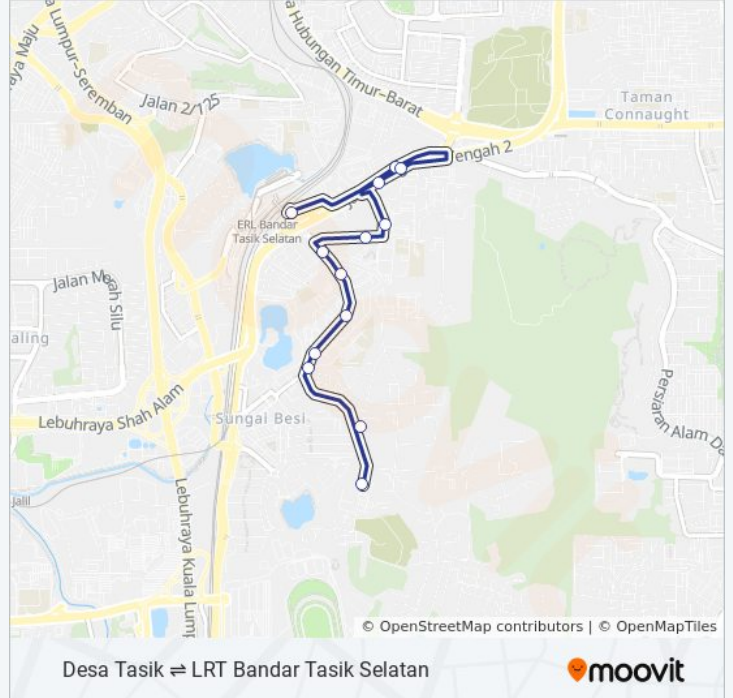

## 581 bus Time Schedule

Desa Tasik Route Timetable:

Sunday	6:48 AM - 11:31 PM
Monday	6:48 AM - 11:31 PM
Tuesday	6:48 AM - 11:31 PM
Wednesday	6:48 AM - 11:31 PM
Thursday	6:48 AM - 11:31 PM
Friday	6:48 AM - 11:31 PM
Saturday	6:48 AM - 11:31 PM

## 581 bus Info

**Direction:** Desa Tasik

**Stops:** 13

**Trip Duration:** 10 min

**Line Summary:**