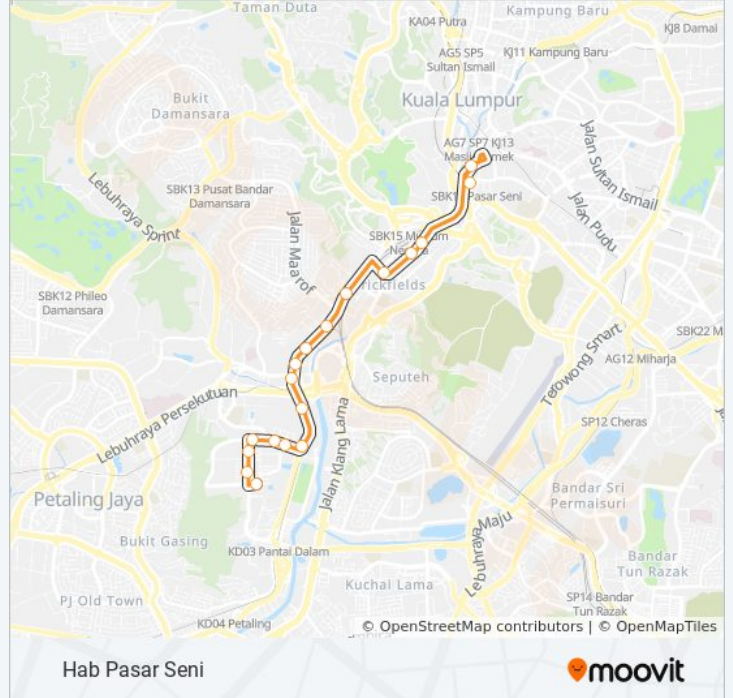

Use the Moovit App to find the closest 821 bus station near you and find out when is the next 821 bus arriving.

Direction: Hab Pasar Seni

18 stops

[VIEW LINE SCHEDULE](#)

- Hab Pantai Hillpark (KI1412)
- Pantai Murni (KI1413)
- Centrio @ Pantai Hillpark (KI1414)
- Pantai Hillpark (Barat) (KI2132)
- Taman Bukit Angkasa (Barat) (KI2135)
- Flat Taman Bukit Angkasa (KI1420)
- Ppr Sri Pantai (Barat) (KI1800)
- KTM Angkasapuri (KI1801)
- Kuarters Tnb Pantai Baru (Dahlia) (KI1802)
- LRT Abdullah Hukum (KI1113)
- Ibu Pejabat Tnb / KL Eco City (KI1114)
- Apartment Putra Ria (KI1115)
- LRT Bangsar (KI1117)
- Suasana Sentral Loft (KI1075)
- Nu Sentral (KI1079)
- Sentral Exhibition Mall (KI1090)
- Central Market (Selatan) (KI111)
- Hab Pasar Seni

821 bus Time Schedule

Hab Pasar Seni Route Timetable:

Sunday	5:55 AM - 11:30 PM
Monday	5:55 AM - 11:10 PM
Tuesday	5:55 AM - 11:10 PM
Wednesday	5:55 AM - 11:10 PM
Thursday	5:55 AM - 11:10 PM
Friday	5:55 AM - 11:10 PM
Saturday	5:55 AM - 11:30 PM

821 bus Info

Direction: Hab Pasar Seni

Stops: 18

Trip Duration: 18 min

Line Summary:

Direction: Pantai Hillpark

16 stops

[VIEW LINE SCHEDULE](#)