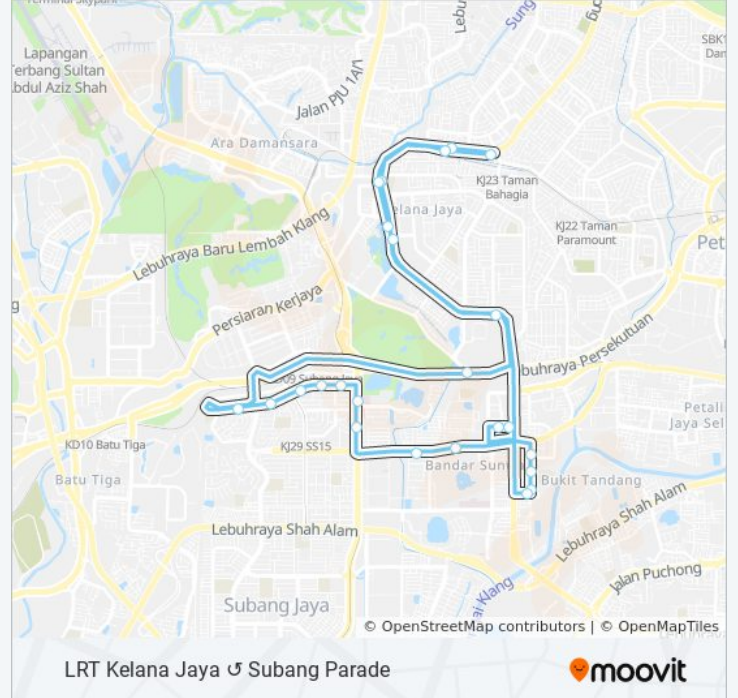

Taman Bandaraya Kelana Jaya (Pj632)

Kelana Jaya Medical Centre (Kjmc) (Pj602)

LRT Kelana Jaya (Pj603)

Taman Megah (Selatan) (Pj162)

LRT Kelana Jaya (Pj585)

783 bus time schedules and route maps are available in an offline PDF at moovitapp.com. Use the [Moovit App](#) to see live bus times, train schedule or subway schedule, and step-by-step directions for all public transit in Kuala Lumpur.

[About Moovit](#) • [MaaS Solutions](#) • [Supported Countries](#) • [Mooviter Community](#)

© 2023 Moovit - All Rights Reserved

Check Live Arrival Times