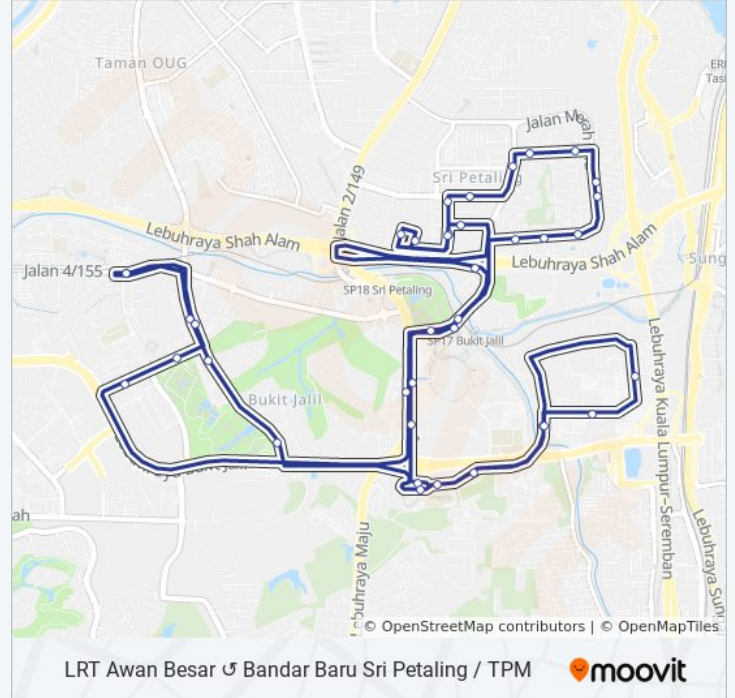

Stops: 37

Trip Duration: 56 min

Line Summary:

Zon G, Bandar Baru Sri Petaling (Utara) (KI1307)

Zon G, Bandar Baru Sri Petaling (Timur) (KI1308)

Taman Bukit Intan (KI1309)

Endah Ria Condominium (KI1310)

Endah Promenade (KI1311)

Tpm College (KI2009)

Astro, North Entrance (KI1540)

Maxis System Operations Centre Sungai Besi (KI2010)

Apiit / Aplc (KI1542)

Technology Park Malaysia (Utara) (KI1551)

Calvary Convention Centre (KI2018)

Greenfield Apartment (KI2019)

Green Avenue Condo (KI1743)

LRT Awan Besar (KI2324)

T580 bus time schedules and route maps are available in an offline PDF at moovitapp.com. Use the [Moovit App](#) to see live bus times, train schedule or subway schedule, and step-by-step directions for all public transit in Kuala Lumpur.