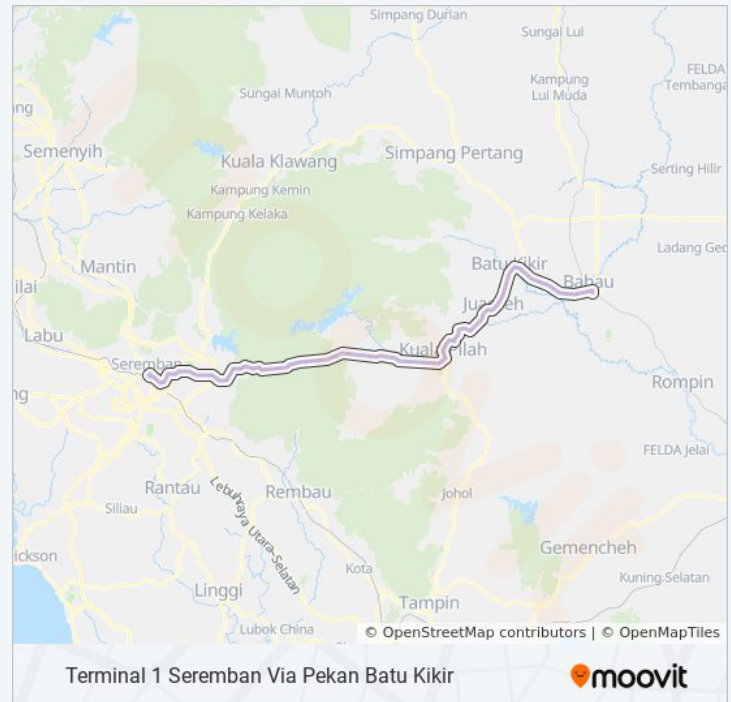

T10B bus Info

Direction: Terminal 1 Seremban Via Pekan Batu Kikir

Stops: 84

Trip Duration: 90 min

Line Summary:

Taman Permai, Kuala Pilah

Kampung Telok, Kuala Pilah

Stadium Kuala Pilah