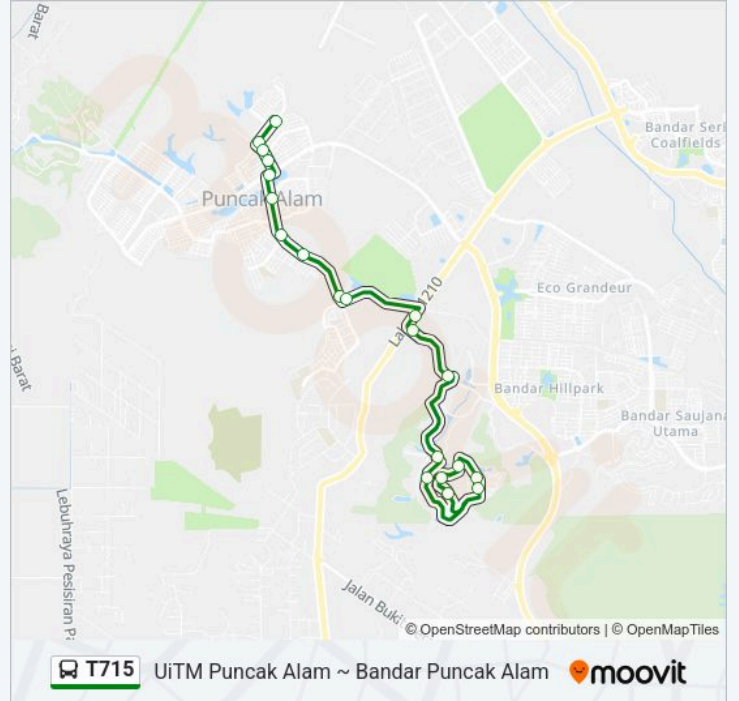

### T715 bus Info

**Direction:** Kolej Rafflesia 2

**Stops:** 20

**Trip Duration:** 25 min

**Line Summary:**

Kolej Rafflesia 6

Kolej Rafflesia 2

T715 bus time schedules and route maps are available in an offline PDF at [moovitapp.com](https://moovitapp.com). Use the Moovit App to see live bus times, train schedule or subway schedule, and step-by-step directions for all public transit in Kuala Lumpur.

© 2025 Moovit - All Rights Reserved