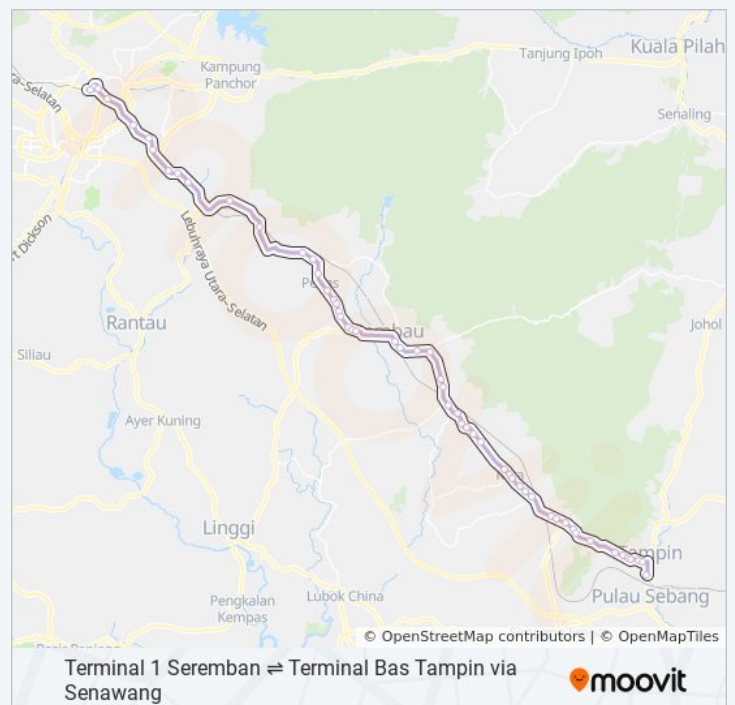

Direction: Terminal Bas Tampin Via Senawang

54 stops

[VIEW LINE SCHEDULE](#)

Terminal 1 Seremban
Dewan Perbandaran Seremban
Padang Dewan Perbandaran Seremban
Tasek Mewah Condominium
Taman Choong Long, Seremban
Kampung Baru Rahang, Seremban
Taman Bukit Emas, Seremban
Medan Selera Batu 4½ Jalan Tampin
Kawasan Industri Ringan Sri Senawang
Taman Tengku Ampuan Najihah, Senawang
Kawasan Perindustrian Sungai Gadut, Senawang
Ladang Perhentian Tinggi, Pedas
Ladang Ayer Belalang, Pedas
Wet World Resort Air Panas Pedas
Kediaman Kakitangan JKR Pedas
Institut Kemahiran Tinggi Belia Negara (Iktbn)
Chembong
Taman Chembong Utama, Pedas
Sekolah Jenis Kebangsaan (Tamil) Ladang
Chembong
Kawasan Perindustrian Chembong, Pedas
Balai Polis Daerah Rembau
Taman Dato Lela Maharaja, Rembau
Masjid Kariah Batu 17 Chembong
Sekolah Menengah Kebangsaan Dato' Sedia
Raja
Taman Rekreasi Rembau, Rembau
Kampung Senam, Rembau
Kampung Ulu Chuai, Rembau
Sekolah Kebangsaan Kampung Batu, Rembau
Klinik Desa Kampung Bongek

T60A bus Time Schedule

Terminal Bas Tampin Via Senawang Route

Timetable:

Sunday	6:00 AM - 9:00 PM
Monday	6:00 AM - 9:00 PM
Tuesday	6:00 AM - 9:00 PM
Wednesday	6:00 AM - 9:00 PM
Thursday	6:00 AM - 9:00 PM
Friday	6:00 AM - 9:00 PM
Saturday	6:00 AM - 9:00 PM

T60A bus Info

Direction: Terminal Bas Tampin Via Senawang

Stops: 54

Trip Duration: 90 min

Line Summary: