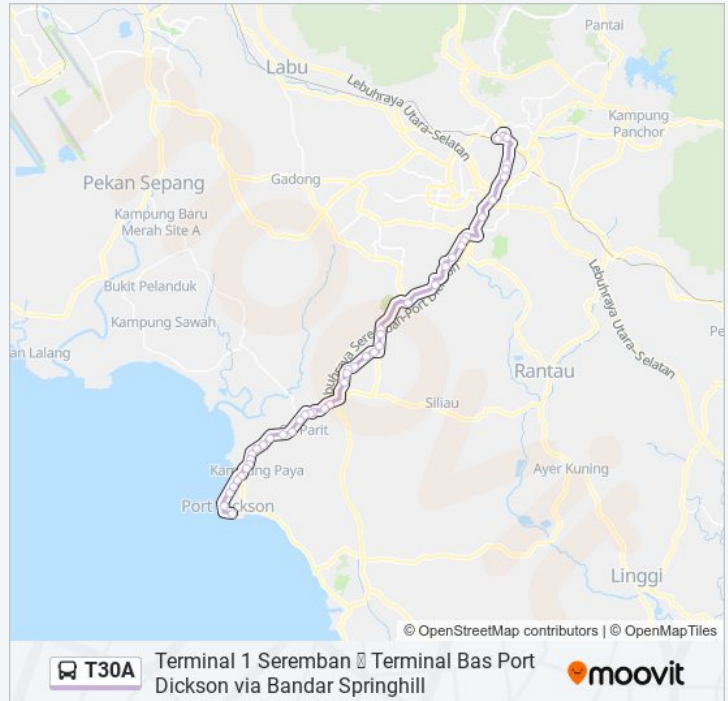

 **T30A**

Terminal 1 Seremban **Terminal Bas Port Dickson via Bandar Springhill**

Get The App

The T30A bus line (Terminal 1 Seremban → Terminal Bas Port Dickson via Bandar Springhill) has 2 routes. For regular weekdays, their operation hours are:

Taman Port Dickson Jaya, Lukut

Central Market Port Dickson

Sekolah Menengah Kebangsaan Raja Jumaat

Taman Guru, Port Dickson

Taman Indah Desa 2, Port Dickson

T30A bus Info

Direction: Terminal Bas Port Dickson Via Bandar Springhill

Stops: 45

Trip Duration: 60 min

Line Summary:

Taman Sri Intan, Port Dickson

Taman Pd Delima, Port Dickson

Taman Seaview, Port Dickson

Taman Samudra, Port Dickson

Taman Sri Bayu, Port Dickson