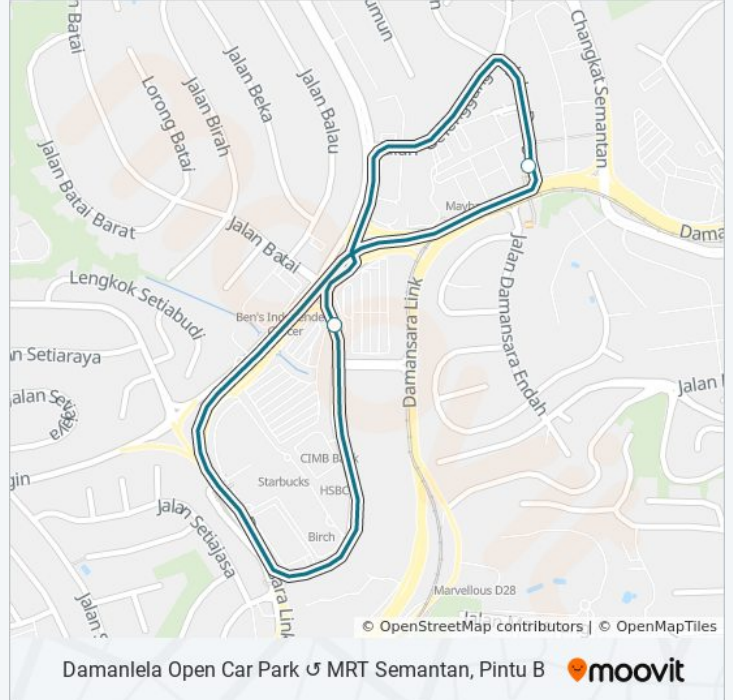

 PBD1

Damanlela Open Car Park MRT Semantan,
Pintu B

[View In Website Mode](#)

The PBD1 bus line Damanlela Open Car Park MRT Semantan, Pintu B has one route. For regular weekdays, their operation hours are:

(1) Damanlela Open Car Park MRT Semantan, Pintu B: 6:00 AM - 11:30 PM

Use the Moovit App to find the closest PBD1 bus station near you and find out when is the next PBD1 bus arriving.

Direction: Damanlela Open Car Park MRT Semantan, Pintu B

3 stops

[VIEW LINE SCHEDULE](#)

Damanlela Open Car Park (KI2424)

MRT Semantan, Pintu B (KI1174)

Damanlela Open Car Park (KI2424)

PBD1 bus Time Schedule

Damanlela Open Car Park MRT Semantan, Pintu B Route Timetable:

Direction: Damanlela Open Car Park MRT Semantan, Pintu B

Stops: 3

Trip Duration: 10 min

Line Summary:

PBD1 bus time schedules and route maps are available in an offline PDF at moovitapp.com. Use the [Moovit App](#) to see live bus times, train schedule or subway schedule, and step-by-step directions for all public transit in Kuala Lumpur.