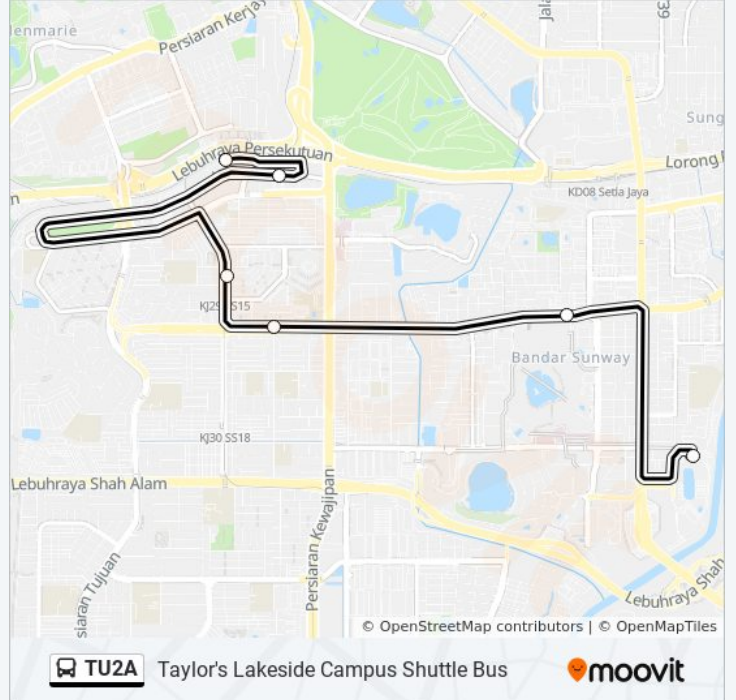

### Direction: Tu2a

6 stops

[VIEW LINE SCHEDULE](#)

KTM / LRT Subang Jaya (Utara) (Sj63)

Behind E-Tiara

LRT Ss15 (Sj53)

Pusat Komersial Ss15 Subang Jaya (Sj593)

Sunway Pyramid (Timur) (Pj614)

Taylor's Bus Stop, Block B

### TU2A bus Time Schedule

Tu2a Route Timetable:

|           |                    |
|-----------|--------------------|
| Sunday    | Not Operational    |
| Monday    | 7:00 AM - 12:30 PM |
| Tuesday   | 7:00 AM - 12:30 PM |
| Wednesday | 7:00 AM - 12:30 PM |
| Thursday  | 7:00 AM - 12:30 PM |
| Friday    | 7:00 AM - 12:30 PM |
| Saturday  | Not Operational    |

### TU2A bus Info

**Direction:** Tu2a

**Stops:** 6

**Trip Duration:** 9 min

**Line Summary:**

TU2A bus time schedules and route maps are available in an offline PDF at [moovitapp.com](https://moovitapp.com). Use the [Moovit App](#) to see live bus times, train schedule or subway schedule, and step-by-step directions for all public transit in Kuala Lumpur.