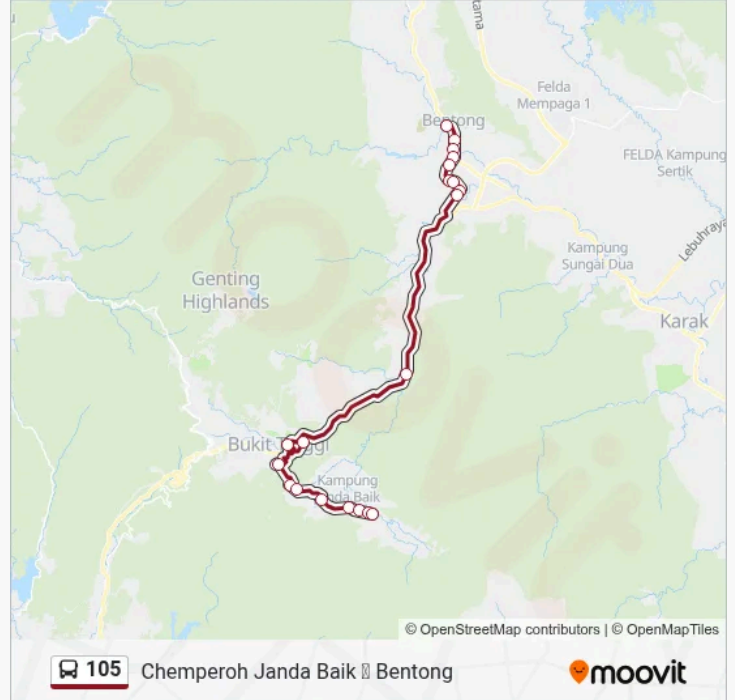

105 Line

Chemperoh Janda Baik ↔ Bentong

Get The App

The 105 bus line (Chemperoh Janda Baik ↔ Bentong) has 2 routes. For regular weekdays, their operation hours are:
(1) Bentong: 08:00-15:30(2) Janda Baik: 10:15-17:00

105 bus Time Schedule

Bentong Route Timetable:

Monday	08:00-15:30
Tuesday	08:00-15:30
Wednesday	08:00-15:30
Thursday	08:00-15:30
Friday	08:00-15:30
Saturday	08:00-15:30
Sunday	08:00-15:30

105 bus Info

Direction: Bentong

Stops: 20

Trip Duration: 31 min

Line Summary:

Direction: Janda Baik

19 stops

[VIEW LINE SCHEDULE](#)

- Hentian Raya Bentong
- Pusat Komersial Bentong Prima (Opp)
- Kampung Baru Ketari
- Kampung Ketari
- SMK Sulaiman
- Taman Sri Siantan
- Taman Orkid
- Taman Kolej (Opp)
- Kampung Sirai
- Kampung Lentang
- Simpang Bukit Tinggi
- Simpang Ke SMK Bukit Tinggi
- Pintu Masuk Janda Baik
- Elektrisola (Opp)
- Kampung Sum Sum
- Kampung Cheringin
- Lorong Cheringing Tengah
- Kampung Janda Baik

105 bus Time Schedule

Janda Baik Route Timetable:

Monday	10:15-17:00
Tuesday	10:15-17:00
Wednesday	10:15-17:00
Thursday	10:15-17:00
Friday	10:15-17:00
Saturday	10:15-17:00
Sunday	10:15-17:00

105 bus Info