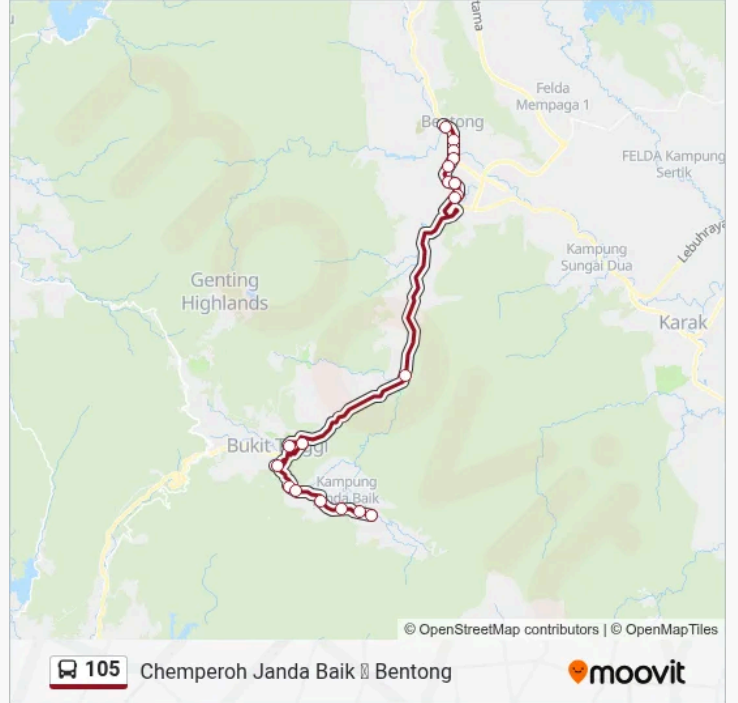

105 Line

Chemperoh Janda Baik ↔ Bentong

Get The App

The 105 bus line (Chemperoh Janda Baik ↔ Bentong) has 2 routes. For regular weekdays, their operation hours are:
(1) Bentong: 08:00-15:30(2) Janda Baik: 10:15-17:00

Stops: 20

Trip Duration: 31 min

Line Summary:

Direction: Janda Baik

19 stops

[VIEW LINE SCHEDULE](#)

- Hentian Raya Bentong
- Pusat Komersial Bentong Prima (Opp)
- Kampung Baru Ketari
- Kampung Ketari
- SMK Sulaiman
- Taman Sri Siantan
- Taman Orkid
- Taman Kolej (Opp)
- Kampung Sirai
- Kampung Lentang
- Simpang Bukit Tinggi
- Simpang Ke SMK Bukit Tinggi
- Pintu Masuk Janda Baik
- Elektrisola (Opp)
- Kampung Sum Sum
- Kampung Cheringin
- Lorong Cheringing Tengah
- Kampung Janda Baik

105 bus Time Schedule

Janda Baik Route Timetable:

Monday	10:15-17:00
Tuesday	10:15-17:00
Wednesday	10:15-17:00
Thursday	10:15-17:00
Friday	10:15-17:00
Saturday	10:15-17:00
Sunday	10:15-17:00

105 bus Info

Direction: Janda Baik

Stops: 19

Trip Duration: 30 min

Line Summary:

105 bus time schedules and route maps are available in an offline PDF at moovitapp.com. Use the Moovit App to see live bus times, train schedule or subway schedule, and step-by-step directions for all public transit in Kuala Lumpur.