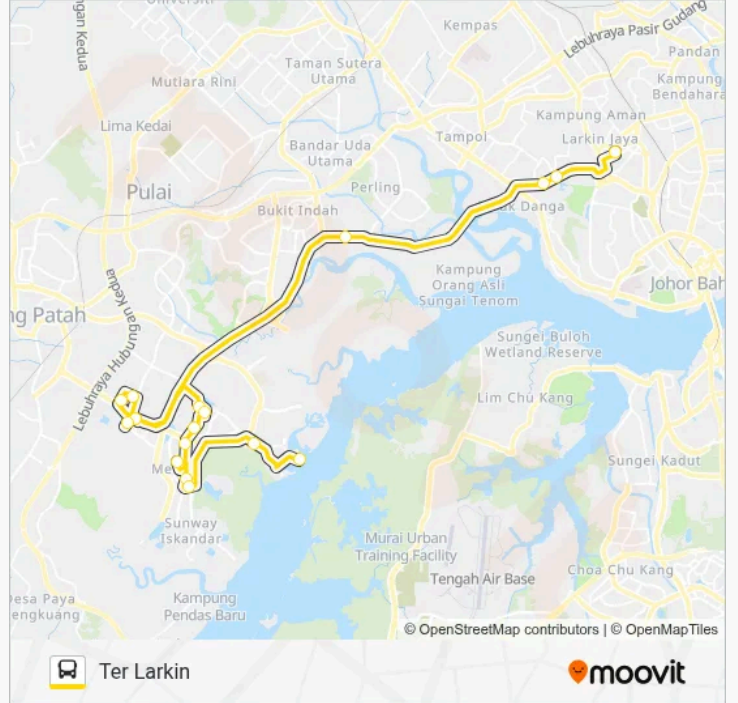

### IP (FREE SHUTTLE FOR STUDENTS & WORKERS) bus Info

**Direction:** Puteri Harbour Ferry Terminal

**Stops:** 22

**Trip Duration:** 41 min

**Line Summary:**

Opp Somerset Hotel

Puteri Harbour

Puteri Harbour Ferry Terminal (0008130)

Bef Lebuhraya Kota Iskandar

Aft Jln Legoland

Gleneagles Medini Hospital Main Entrance

Mall Of Medini

Mydin Anjung

East Ledang (Road Side)

University Of Reading (Malaysia)

Newcastle University Of Medicine (Malaysia)

Mydin Anjung

Opp SK Taman Perling 3

Taman Suria Muafakat

Opp Burger King

Larkin Terminal

**IP (FREE SHUTTLE FOR STUDENTS & WORKERS)  
bus Time Schedule**

Ter Larkin Route Timetable:

Monday	07:45-19:45
Tuesday	07:45-19:45
Wednesday	07:45-19:45
Thursday	07:45-19:45
Friday	07:45-19:45
Saturday	07:45-19:45
Sunday	07:45-19:45

**IP (FREE SHUTTLE FOR STUDENTS & WORKERS)  
bus Info**

**Direction:** Ter Larkin

**Stops:** 18

**Trip Duration:** 39 min

**Line Summary:**

IP (FREE SHUTTLE FOR STUDENTS & WORKERS) bus time schedules and route maps are available in an offline PDF at [moovitapp.com](https://moovitapp.com). Use the Moovit App to see live bus times, train schedule or subway schedule, and step-by-step directions for all public transit in Kuala Lumpur.