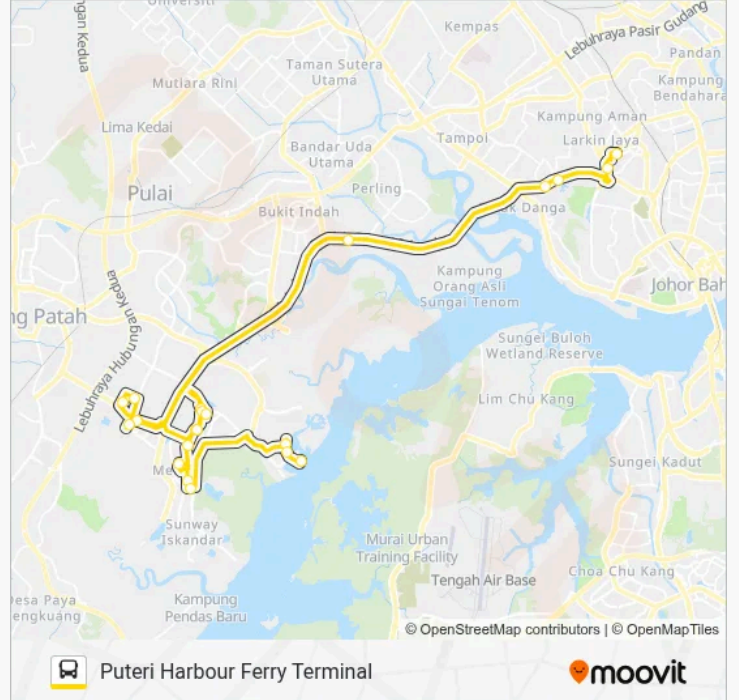

Mydin Anjung

East Ledang (Road Side)

University Of Reading (Malaysia)

Newcastle University Of Medicine (Malaysia)

Mydin Anjung

Aft Jln Legoland

Gleneagles Medini Hospital Main Entrance

Mall Of Medini

### IP (FREE SHUTTLE FOR STUDENTS & WORKERS) bus Time Schedule

Puteri Harbour Ferry Terminal Route Timetable:

Monday	06:30-18:30
Tuesday	06:30-18:30
Wednesday	06:30-18:30
Thursday	06:30-18:30
Friday	06:30-18:30
Saturday	06:30-18:30
Sunday	06:30-18:30

### IP (FREE SHUTTLE FOR STUDENTS & WORKERS) bus Info

**Direction:** Puteri Harbour Ferry Terminal

**Stops:** 22

**Trip Duration:** 41 min

**Line Summary:**

Opp Somerset Hotel

Puteri Harbour

Puteri Harbour Ferry Terminal (0008130)

**Direction: Ter Larkin**

18 stops

[VIEW LINE SCHEDULE](#)

Puteri Harbour Ferry Terminal (0008130)

Opp Pejabat Tanah & Galian Johor

Opp One World Showroom

Aft Persiaran Layar Perak

Medini 6/7 (Road Side)