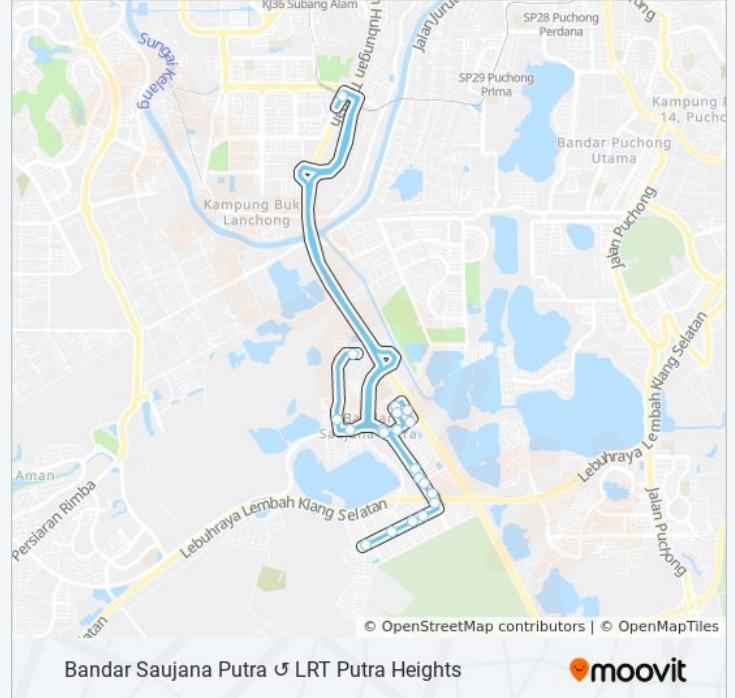

 T760

Bandar Saujana Putra LRT Putra Heights

[View In Website Mode](#)

The T760 bus line Bandar Saujana Putra LRT Putra Heights has one route. For regular weekdays, their operation hours are:

(1) Bandar Saujana Putra LRT Putra Heights: 6:00 AM - 7:00 PM

Use the Moovit App to find the closest T760 bus station near you and find out when is the next T760 bus arriving.

Direction: Bandar Saujana Putra LRT Putra Heights

22 stops

[VIEW LINE SCHEDULE](#)

- Saujana Business Park (Lg292)
- Taman Opal (Lg293)
- Rumah Pangsa Impian (Selatan) (Lg294)
- Rumah Pangsa Impian (Utara) (Lg295)
- Taman Diamond (Utara) (Lg296)
- Taman Diamond (Selatan) (Lg297)
- Taman Opal (Lg298)
- Surau An Nur
- Bsp Village
- Bsp21
- Kawasan Perumahan Bsp 9
- Kawasan Perumahan Bsp 7
- Balai Polis Bandar Saujana Putra
- Hentian Bandar Saujana Putra (Lg300)
- Bsp Skypark
- Kawasan Perumahan Bsp 5
- Saujana Business Park (Lg301)
- Kawasan Perumahan Bsp 2
- Mahsa University Bandar Saujana Putra (Lg24)
- Saujana City Hotel

T760 bus Info

Direction: Bandar Saujana Putra LRT Putra Heights

Stops: 22

Trip Duration: 45 min

Line Summary:

LRT Putra Heights (Sj705)

Saujana Business Park (Lg292)

T760 bus time schedules and route maps are available in an offline PDF at moovitapp.com. Use the [Moovit App](#) to see live bus times, train schedule or subway schedule, and step-by-step directions for all public transit in Kuala Lumpur.