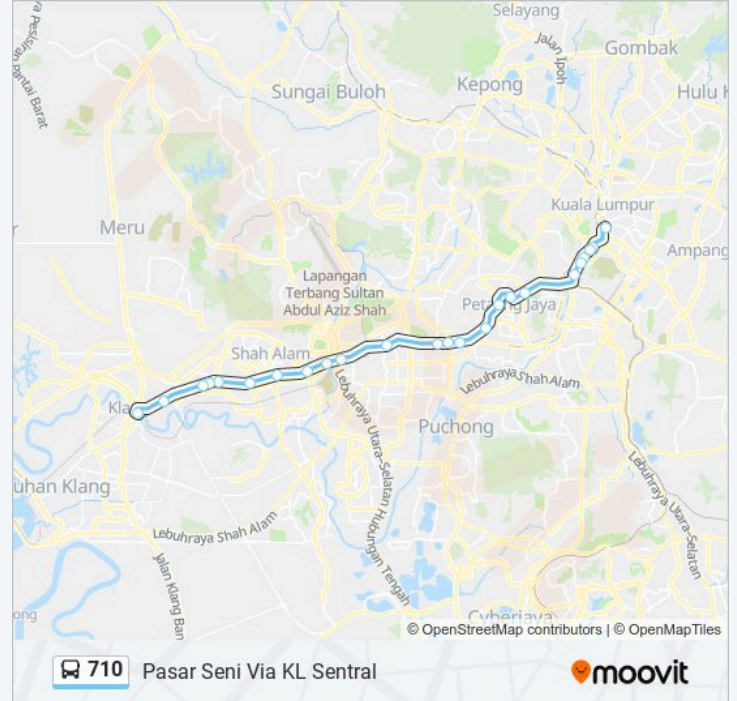

Yayasan Cancerlink (Pj443)

Bangunan Kwsp Petaling Jaya (Pj597)

KTM Midvalley (Kl1535)

Residensi Brickfields (Kl1086)

Little India (Kl2442)

Nu Sentral (Kl1079)

Sentral Exhibition Mall (Kl1090)

Central Market (Selatan) (Kl111)

710 bus time schedules and route maps are available in an offline PDF at moovitapp.com. Use the Moovit App to see live bus times, train schedule or subway schedule, and step-by-step directions for all public transit in Kuala Lumpur.

© 2024 Moovit - All Rights Reserved