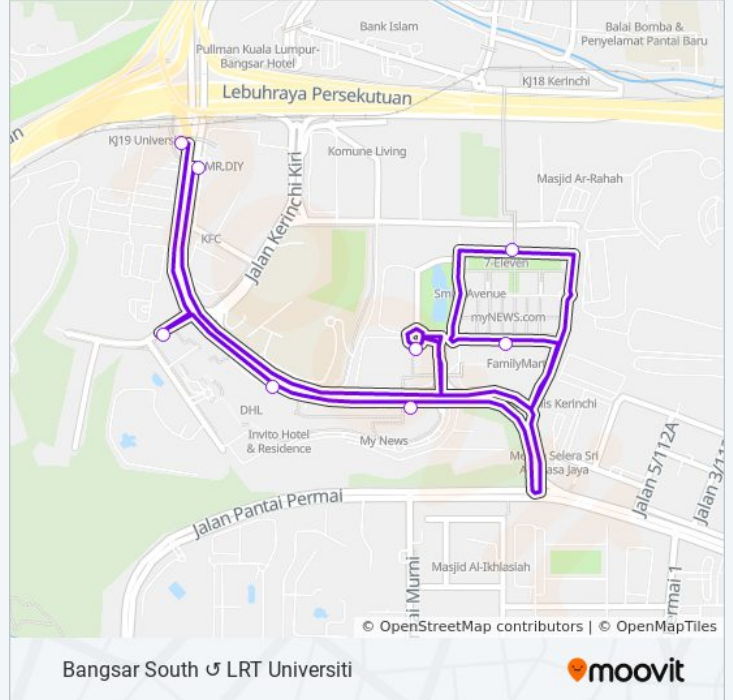

Direction: Bangsar South Invito Hotel / Camellia / Life Care

6 stops

[VIEW LINE SCHEDULE](#)

The Vertical / V E Hotel

The Sphere / the Horizon I (Avenue 3)

The Horizon II (Avenue 7)

Nexus @ Bangsar South (K11439)

KL Gateway Mall (Bangsar South Shuttle)

The Vertical / V E Hotel

The Sphere / the Horizon I (Avenue 3)

The Horizon II (Avenue 7)

Nexus @ Bangsar South (K11439)

Hotel Capri by Fraser / Camellia / Life Care

The Village

LRT Universiti (Timur) (K11440)

BSTH bus Time Schedule

Bangsar South LRT Universiti Route Timetable:

Sunday	Not Operational
Monday	8:00 AM - 7:30 PM
Tuesday	8:00 AM - 7:30 PM
Wednesday	8:00 AM - 7:30 PM
Thursday	8:00 AM - 7:30 PM
Friday	8:00 AM - 7:30 PM
Saturday	Not Operational

BSTH bus Info

Direction: Bangsar South LRT Universiti

Stops: 8

Trip Duration: 30 min

Line Summary:

BSTH bus time schedules and route maps are available in an offline PDF at moovitapp.com. Use the [Moovit App](#) to see live bus times, train schedule or subway schedule, and step-by-step directions for all public transit in Kuala Lumpur.