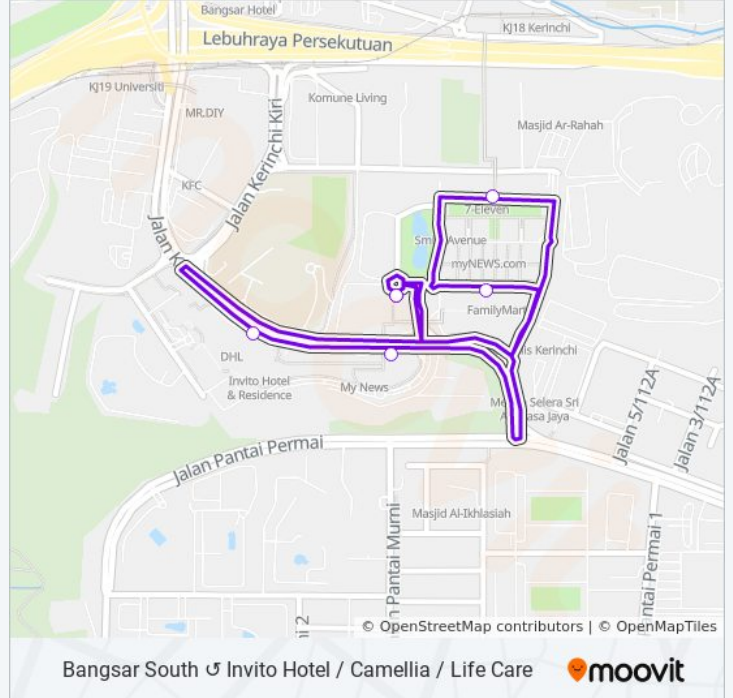

Direction: Bangsar South Invito Hotel / Camellia / Life Care

6 stops

[VIEW LINE SCHEDULE](#)

The Vertical / V E Hotel

The Sphere / the Horizon I (Avenue 3)

The Horizon II (Avenue 7)

Nexus @ Bangsar South (K11439)

Hotel Capri by Fraser / Camellia / Life Care

The Vertical / V E Hotel

BSTH bus Time Schedule

Bangsar South Invito Hotel / Camellia / Life Care
Route Timetable:

Sunday	Not Operational
Monday	12:00 PM - 2:30 PM
Tuesday	12:00 PM - 2:30 PM
Wednesday	12:00 PM - 2:30 PM
Thursday	12:00 PM - 2:30 PM
Friday	12:00 PM - 2:30 PM
Saturday	Not Operational

BSTH bus Info

Direction: Bangsar South Invito Hotel / Camellia / Life Care

Stops: 6

Trip Duration: 15 min

Line Summary:

Direction: Bangsar South LRT Universiti

8 stops

[VIEW LINE SCHEDULE](#)

KL Gateway Mall (Bangsar South Shuttle)

The Vertical / V E Hotel

The Sphere / the Horizon I (Avenue 3)

The Horizon II (Avenue 7)

Nexus @ Bangsar South (K11439)

Hotel Capri by Fraser / Camellia / Life Care

The Village