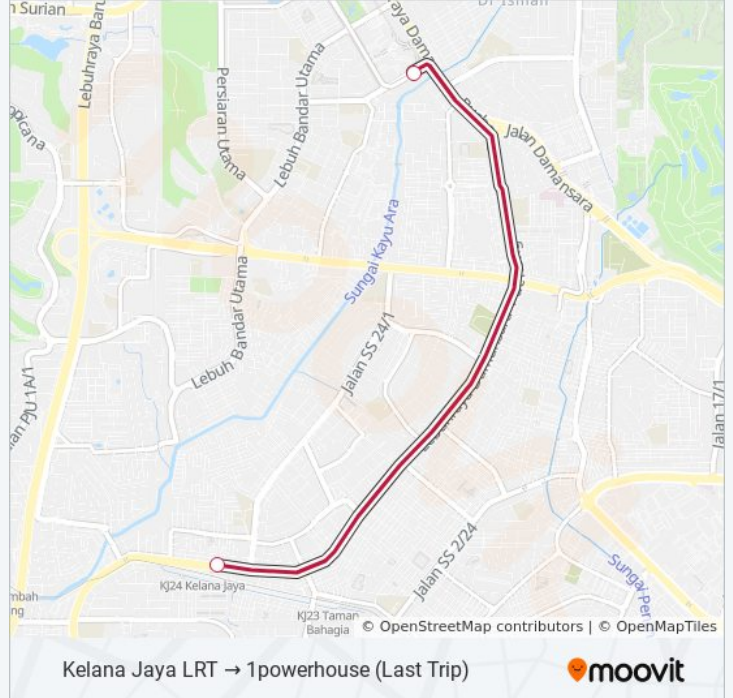

Use the Moovit App to find the closest ONEC bus station near you and find out when is the next ONEC bus arriving.

Direction: 1powerhouse Central Park @ One Utama

8 stops

[VIEW LINE SCHEDULE](#)

Sri Pentas / 1powerhouse (Pj540)

ONEC bus Info

Direction: 1powerhouse Central Park @ One Utama

Stops: 8

Trip Duration: 45 min

Line Summary:

**Direction: Kelana Jaya LRT → 1powerhouse
(Last Trip)**

2 stops

[VIEW LINE SCHEDULE](#)

LRT Kelana Jaya (Pj603)

Sri Pentas / 1powerhouse (Pj540)

ONEC bus Time Schedule

Kelana Jaya LRT → 1powerhouse (Last Trip) Route
Timetable:

Sunday	11:00 PM
Monday	11:00 PM
Tuesday	11:00 PM
Wednesday	11:00 PM
Thursday	11:00 PM
Friday	11:00 PM
Saturday	11:00 PM

ONEC bus Info

Direction: Kelana Jaya LRT → 1powerhouse (Last Trip)

Stops: 2

Trip Duration: 3 min

Line Summary:

Direction: Kelana Jaya LRT → Central Park @ One Utama

9 stops

[VIEW LINE SCHEDULE](#)