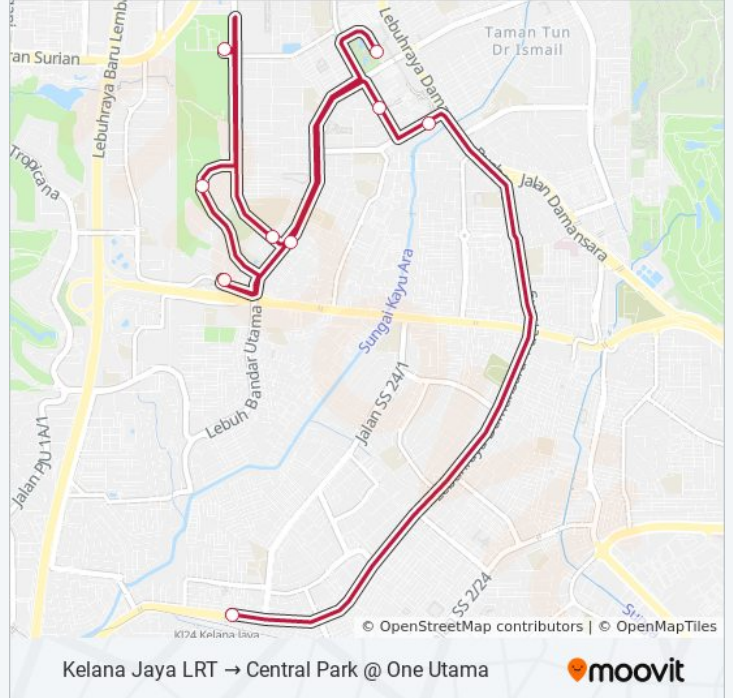

ONEC bus Info

Direction: Kelana Jaya LRT → 1powerhouse (Last Trip)

Stops: 2

Trip Duration: 3 min

Line Summary:

Direction: Kelana Jaya LRT → Central Park @ One Utama

9 stops

[VIEW LINE SCHEDULE](#)

One Utama (New Wing) / Central Park Bandar Utama (Pj721)

ONEC bus Time Schedule

Kelana Jaya LRT → Central Park @ One Utama
Route Timetable:

Sunday	9:15 AM - 6:30 PM
Monday	9:15 AM - 6:30 PM
Tuesday	9:15 AM - 6:30 PM
Wednesday	9:15 AM - 6:30 PM
Thursday	9:15 AM - 6:30 PM
Friday	9:15 AM - 6:30 PM
Saturday	9:15 AM - 6:30 PM

ONEC bus Info

Direction: Kelana Jaya LRT → Central Park @ One Utama

Stops: 9

Trip Duration: 75 min

Line Summary:

Kelana Jaya LRT → Central Park @ One Utama

Direction: Kelana Jaya LRT → One Utama (Old Wing)

3 stops

ONEC bus Info

Direction: Kelana Jaya LRT → One Utama (Old Wing)

Stops: 3

Trip Duration: 35 min

Line Summary:

ONEC bus time schedules and route maps are available in an offline PDF at moovitapp.com. Use the [Moovit App](#) to see live bus times, train schedule or subway schedule, and step-by-step directions for all public transit in Kuala Lumpur.