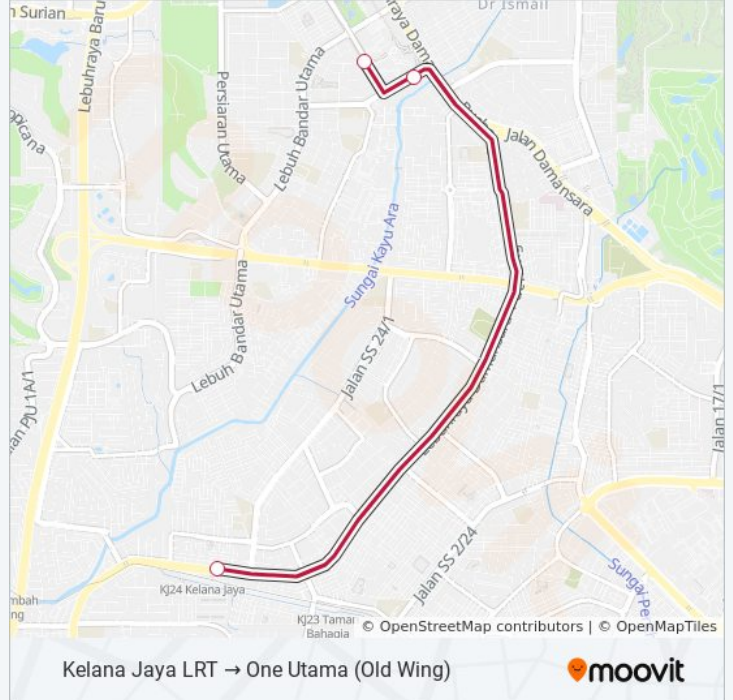

ONEC bus Info

Direction: Kelana Jaya LRT → Central Park @ One Utama

Stops: 9

Trip Duration: 75 min

Line Summary:

Kelana Jaya LRT → Central Park @ One Utama

Direction: Kelana Jaya LRT → One Utama (Old Wing)

3 stops

[VIEW LINE SCHEDULE](#)

LRT Kelana Jaya (Pj603)

Sri Pentas / 1powerhouse (Pj540)

First Avenue (Pj536)

ONEC bus Time Schedule

Kelana Jaya LRT → One Utama (Old Wing) Route

Timetable:

Sunday	8:00 AM
Monday	8:00 AM
Tuesday	8:00 AM
Wednesday	8:00 AM
Thursday	8:00 AM
Friday	8:00 AM
Saturday	8:00 AM

ONEC bus Info

Direction: Kelana Jaya LRT → One Utama (Old Wing)

Stops: 3

Trip Duration: 35 min

Line Summary:

ONEC bus time schedules and route maps are available in an offline PDF at moovitapp.com. Use the [Moovit App](#) to see live bus times, train schedule or subway schedule, and step-by-step directions for all public transit in Kuala Lumpur.