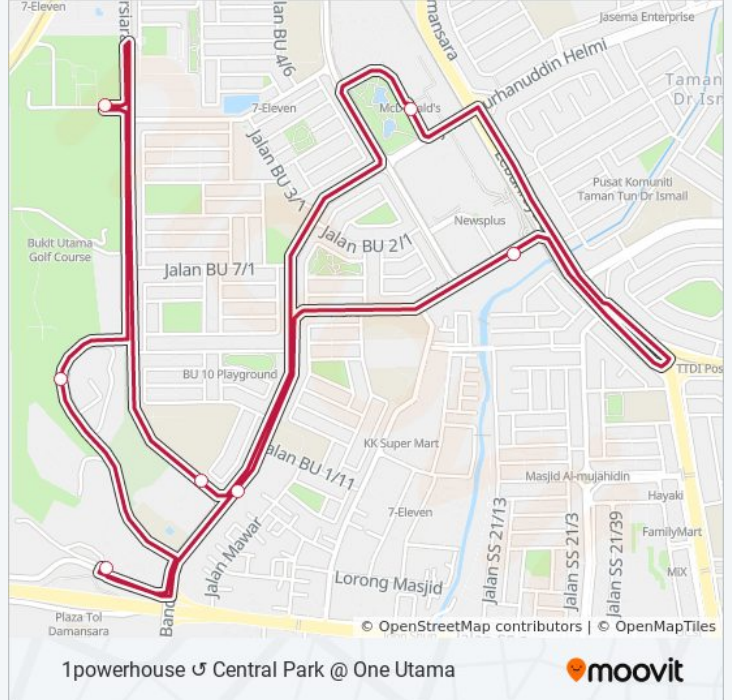

Use the Moovit App to find the closest ONEC bus station near you and find out when is the next ONEC bus arriving.

Direction: 1powerhouse Central Park @ One Utama

8 stops

[VIEW LINE SCHEDULE](#)

Sri Pentas / 1powerhouse (Pj540)

Centrepoint Bandar Utama (Pj543)

1 Tech Park

1 Bukit Utama Condominium

9 Bukit Utama

First City University College

One Utama (New Wing) / Central Park Bandar Utama (Pj721)

Sri Pentas / 1powerhouse (Pj540)

ONEC bus Time Schedule

1powerhouse Central Park @ One Utama Route
Timetable:

Sunday	10:30 AM - 10:00 PM
Monday	10:30 AM - 10:00 PM
Tuesday	10:30 AM - 10:00 PM
Wednesday	10:30 AM - 10:00 PM
Thursday	10:30 AM - 10:00 PM
Friday	10:30 AM - 10:00 PM
Saturday	10:30 AM - 10:00 PM

ONEC bus Info

Direction: 1powerhouse Central Park @ One Utama

Stops: 8

Trip Duration: 45 min

Line Summary:

**Direction: Kelana Jaya LRT → 1powerhouse
(Last Trip)**

2 stops

[VIEW LINE SCHEDULE](#)