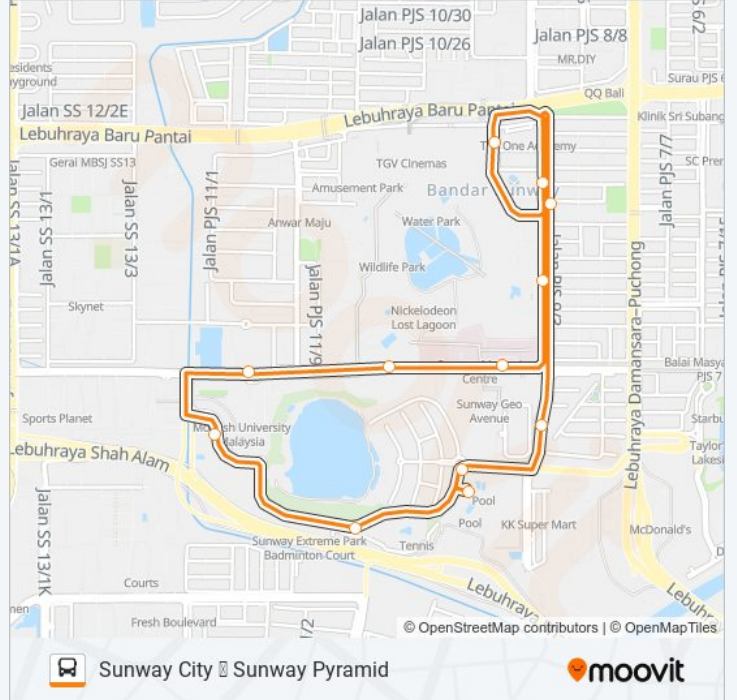

The SCTY bus line Sunway City Sunway Pyramid has one route. For regular weekdays, their operation hours are:
 (1) Sunway City Sunway Pyramid: 07:00 - 22:00
 Use the Moovit App to find the closest SCTY bus station near you and find out when is the next SCTY bus arriving.

Direction: Sunway City Sunway Pyramid

13 stops

[VIEW LINE SCHEDULE](#)

- Persiaran Lagoon / Sunway Pyramid
- Sunway Metro (Sj12)
- Brt Sunway Lagoon, Platform 2
- Sunway Geo Residences
- Bayrocks Garden Waterfront Villas
- A'Marine / Nautica
- Lacosta Condominium
- Sunway Monash Residence
- Brt Sunu-Monash
- Sun-U Residence
- Sunway Medical Centre (Smc), Entrance
- Sunway Lagoon Club (Sj11)
- Persiaran Lagoon / Sunway Pyramid

SCTY bus Time Schedule

Sunway City Sunway Pyramid Route Timetable:

Sunday	09:00 - 21:55
Monday	07:00 - 22:00
Tuesday	07:00 - 22:00
Wednesday	07:00 - 22:00
Thursday	07:00 - 22:00
Friday	07:00 - 22:00
Saturday	07:00 - 22:00

SCTY bus Info

Direction: Sunway City Sunway Pyramid

Stops: 13

Trip Duration: 35 min

Line Summary:

SCTY bus time schedules and route maps are available in an offline PDF at moovitapp.com. Use the Moovit App to see live bus times, train schedule or subway schedule, and step-by-step directions for all public transit in Kuala Lumpur.