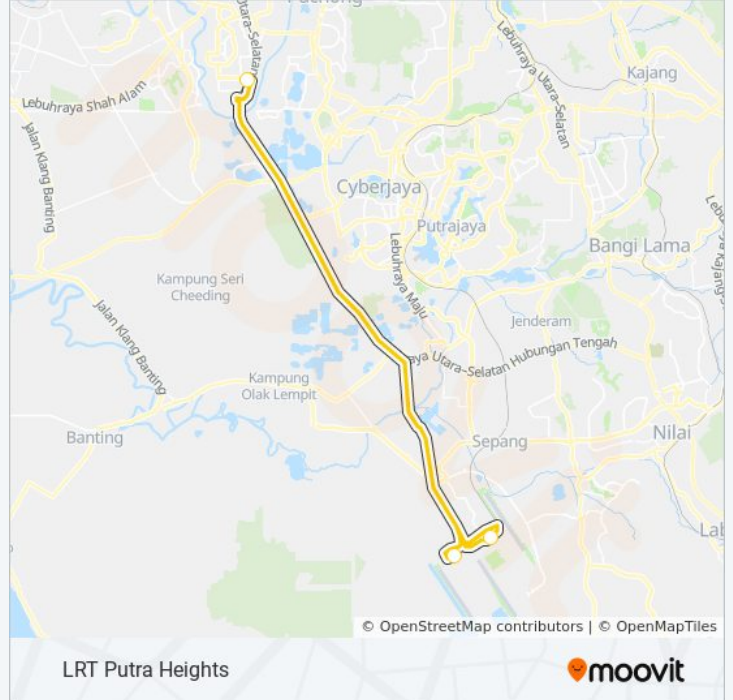

Direction: KLIA Terminal 2 / KLIA Terminal 1

3 stops

[VIEW LINE SCHEDULE](#)

LRT Putra Heights (Sj705)

KLIA T2, Transportation Hub Level 1

KLIA Terminal 1, Level 1, Gate 2

JTB2 bus Time Schedule

KLIA Terminal 2 / KLIA Terminal 1 Route Timetable:

Stops: 3

Trip Duration: 45 min

Line Summary:

Direction: LRT Putra Heights

3 stops

[VIEW LINE SCHEDULE](#)

KLIA T2, Transportation Hub Level 1

KLIA Terminal 1, Level 1, Gate 2

LRT Putra Heights (Sj705)

JTB2 bus Time Schedule

LRT Putra Heights Route Timetable:

Sunday	Not Operational
Monday	9:45 AM - 6:45 PM
Tuesday	9:45 AM - 6:45 PM
Wednesday	9:45 AM - 6:45 PM
Thursday	9:45 AM - 6:45 PM
Friday	9:45 AM - 6:45 PM
Saturday	9:45 AM - 6:45 PM

JTB2 bus Info

Direction: LRT Putra Heights

Stops: 3

Trip Duration: 60 min

Line Summary:

JTB2 bus time schedules and route maps are available in an offline PDF at moovitapp.com. Use the [Moovit App](#) to see live bus times, train schedule or subway schedule, and step-by-step directions for all public transit in Kuala Lumpur.