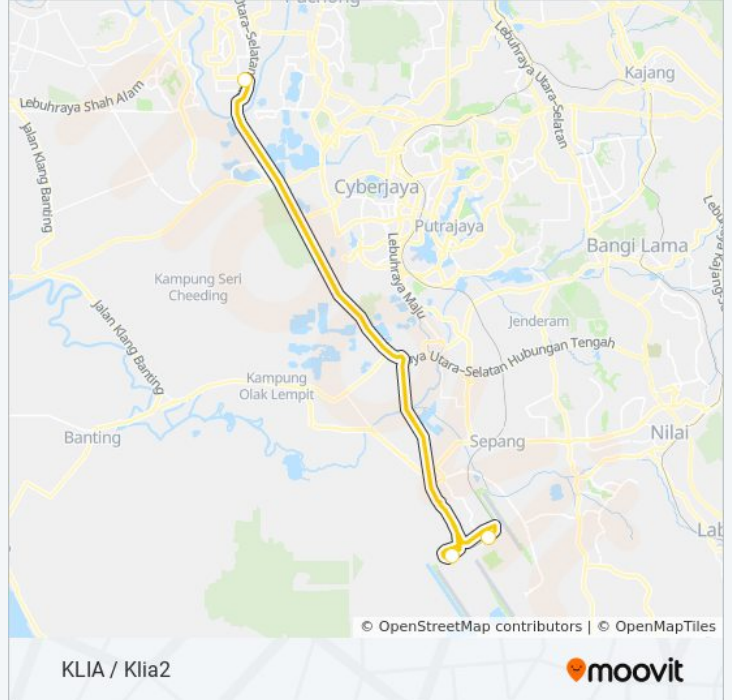

Direction: KLIA Terminal 2 / KLIA Terminal 1

3 stops

[VIEW LINE SCHEDULE](#)

LRT Putra Heights (Sj705)

KLIA T2, Transportation Hub Level 1

KLIA Terminal 1, Level 1, Gate 2

JTB2 bus Time Schedule

KLIA Terminal 2 / KLIA Terminal 1 Route Timetable:

Sunday	Not Operational
Monday	8:00 AM - 5:00 PM
Tuesday	8:00 AM - 5:00 PM
Wednesday	8:00 AM - 5:00 PM
Thursday	8:00 AM - 5:00 PM
Friday	8:00 AM - 5:00 PM
Saturday	8:00 AM - 5:00 PM

JTB2 bus Info

Direction: KLIA Terminal 2 / KLIA Terminal 1

Stops: 3

Trip Duration: 45 min

Line Summary:

Direction: LRT Putra Heights

3 stops

[VIEW LINE SCHEDULE](#)

KLIA T2, Transportation Hub Level 1

KLIA Terminal 1, Level 1, Gate 2