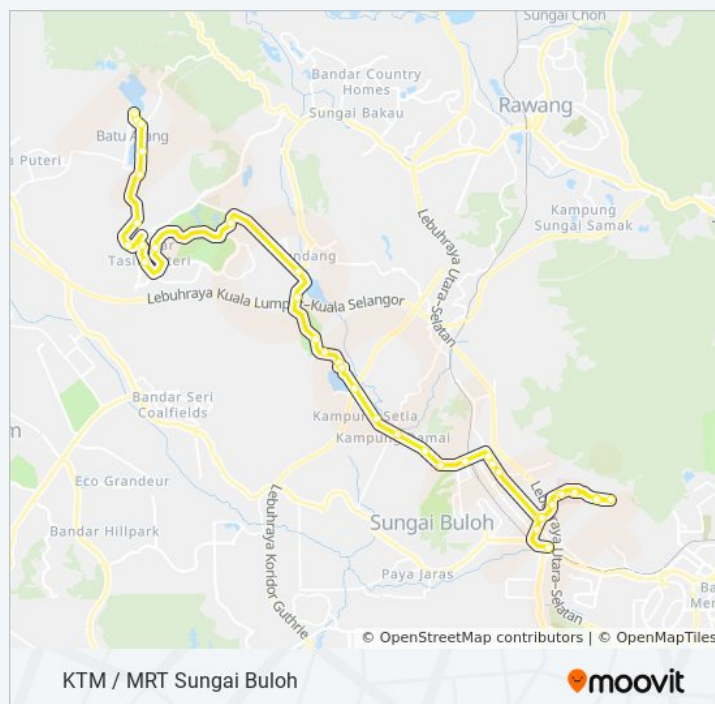

The MPS3 bus line (Batu Arang) has 2 routes. For regular weekdays, their operation hours are:

(1) Batu Arang: 6:00 AM - 9:30 PM (2) Hospital Sungai Buloh: 6:00 AM - 9:30 PM

Use the Moovit App to find the closest MPS3 bus station near you and find out when is the next MPS3 bus arriving.

MPS3 bus Info

Direction: Batu Arang

Stops: 43

Trip Duration: 59 min

Line Summary:

(SI569)

Dataran Villa Putra (SI570)

Kawasan Perindustrian Brp 8 (SI571)

Hospital Sungai Buloh, Pintu B (SI555)

Kolej Sains Kesihatan Bersekutu Sungai Buloh (SI556)

Wednesday 6:00 AM - 9:30 PM

Thursday 6:00 AM - 9:30 PM

Friday 6:00 AM - 9:30 PM

Saturday 6:00 AM - 9:30 PM

MPS3 bus Info

Direction: Hospital Sungai Buloh

Stops: 40

Trip Duration: 75 min

Line Summary:

UITM Sungai Buloh (SI557)

Kuarters Integrasi Hospital Sungai Buloh (SI558)

UITM Sungai Buloh (SI559)

Kolej Sains Kesihatan Bersekutu Sungai Buloh (SI560)