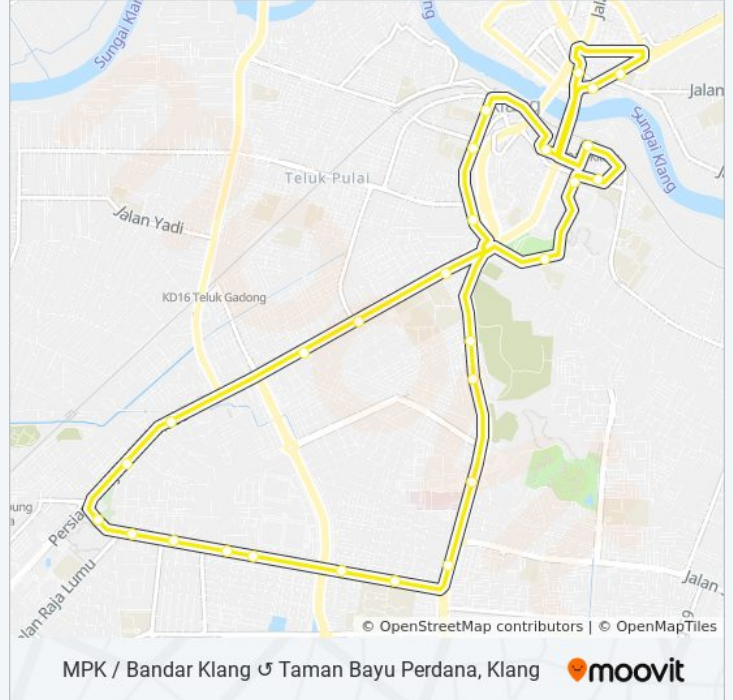

 KLG1

MPK / Bandar Klang Taman Bayu Perdana, Klang

[View In Website Mode](#)

The KLG1 bus line MPK / Bandar Klang Taman Bayu Perdana, Klang has one route. For regular weekdays, their operation hours are:

KLG1 bus Time Schedule

Bandar Klang Taman Bayu Perdana, Klang Route
Timetable:

| | |
|-----------|--------------------|
| Sunday | 6:00 AM - 10:00 PM |
| Monday | 6:00 AM - 10:00 PM |
| Tuesday | 6:00 AM - 10:00 PM |
| Wednesday | 6:00 AM - 10:00 PM |
| Thursday | 6:00 AM - 10:00 PM |
| Friday | 6:00 AM - 10:00 PM |
| Saturday | 6:00 AM - 10:00 PM |

KLG1 bus Info

Direction: Bandar Klang Taman Bayu Perdana, Klang

Stops: 28

Trip Duration: 35 min

Line Summary:

Kolej Komuniti Klang (Bd110)

Sekolah Menengah Kebangsaan Tengku Ampuan Rahimah (Bd111)

Asrama Yayasan Selangor, Klang

Sekolah Menengah Kebangsaan Methodist (Acs) Klang (Bd394)

Majlis Perbandaran Klang

Balai Polis Klang Selatan

Plaza Mp Klang (Mydin) (Bd579)

Hentian Klang (Jalan Batu Tiga)

KL1 bus time schedules and route maps are available in an offline PDF at moovitapp.com. Use the [Moovit App](#) to see live bus times, train schedule or subway schedule, and step-by-step directions for all public transit in Kuala Lumpur.