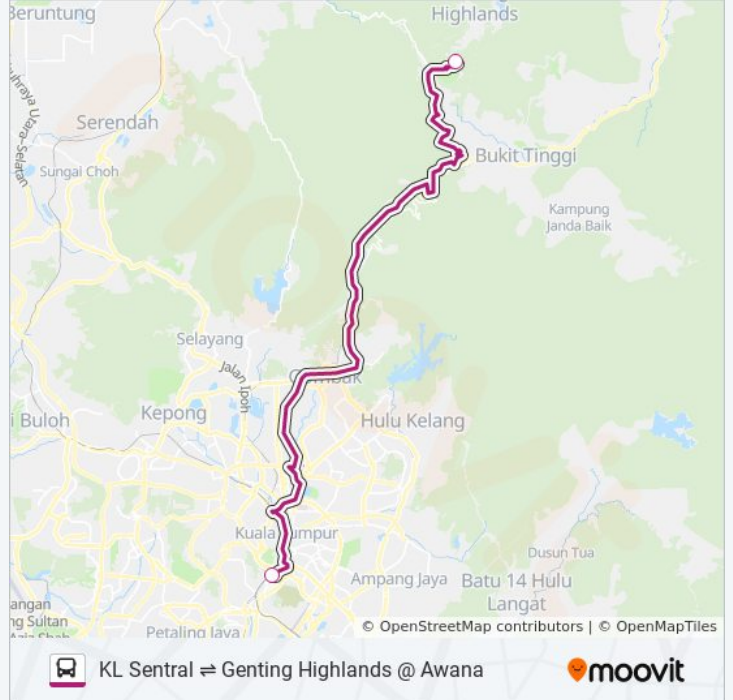

Use the Moovit App to find the closest GTGKLS bus station near you and find out when is the next GTGKLS bus arriving.

Direction: Genting Highlands @ Awana

2 stops

[VIEW LINE SCHEDULE](#)

KL Sentral

Awana Bus Terminal (Ph1)

GTGKLS bus Time Schedule

Genting Highlands @ Awana Route Timetable:

Sunday	8:30 AM - 7:30 PM
Monday	8:30 AM - 7:30 PM
Tuesday	8:30 AM - 7:30 PM
Wednesday	8:30 AM - 7:30 PM
Thursday	8:30 AM - 7:30 PM
Friday	8:30 AM - 7:30 PM
Saturday	8:30 AM - 7:30 PM

GTGKLS bus Info

Direction: Genting Highlands @ Awana

Stops: 2

Trip Duration: 60 min

Line Summary:

Direction: KL Sentral

2 stops

[VIEW LINE SCHEDULE](#)