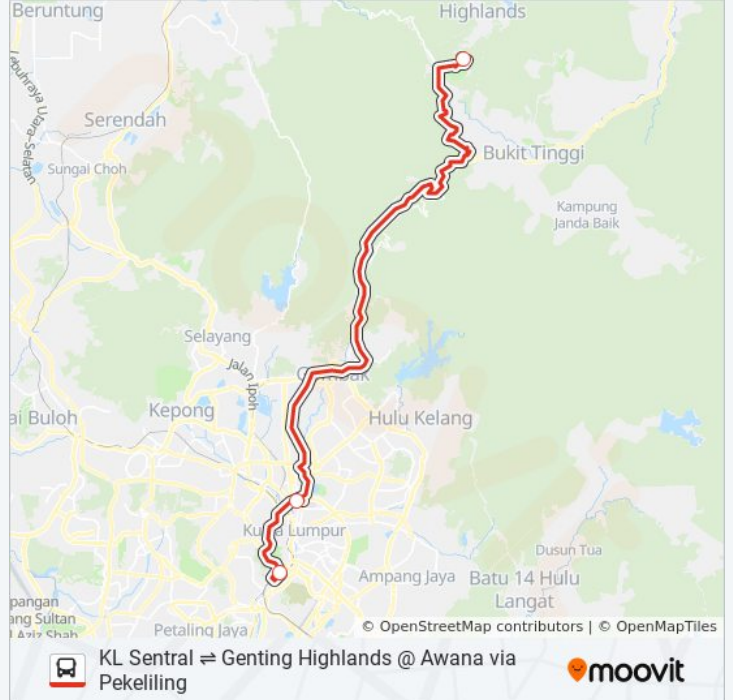

### AERO6 bus Info

**Direction:** KL Sentral (Underground)

**Stops:** 2

**Trip Duration:** 60 min

**Line Summary:**

**Direction: KL Sentral (Underground) Stopover Pekeliling**

3 stops

[VIEW LINE SCHEDULE](#)

Awana Bus Terminal (Ph1)

Terminal Pekeliling (Kl1818)

KL Sentral

**AERO6 bus Time Schedule**

KL Sentral (Underground) Stopover Pekeliling Route Timetable:

Sunday	11:00 AM - 7:15 PM
Monday	11:00 AM - 7:15 PM
Tuesday	11:00 AM - 7:15 PM
Wednesday	11:00 AM - 7:15 PM
Thursday	11:00 AM - 7:15 PM
Friday	11:00 AM - 7:15 PM
Saturday	11:00 AM - 7:15 PM

**AERO6 bus Info**

**Direction:** KL Sentral (Underground) Stopover Pekeliling

**Stops:** 3

**Trip Duration:** 85 min

**Line Summary:**

AERO6 bus time schedules and route maps are available in an offline PDF at [moovitapp.com](https://moovitapp.com). Use the [Moovit App](#) to see live bus times, train schedule or subway schedule, and step-by-step directions for all public transit in Kuala Lumpur.