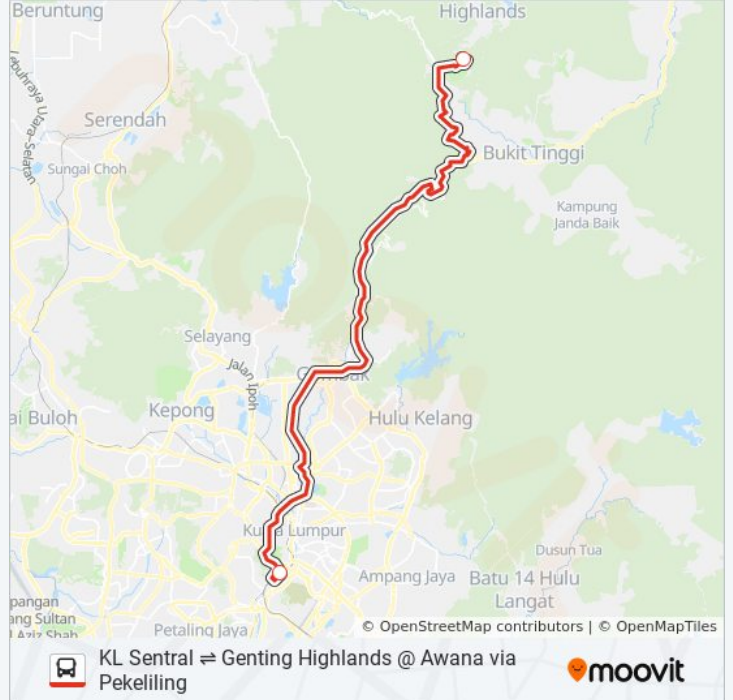

**AERO6 bus Info**

**Direction:** Genting Highlands @ Awana Stopover  
Pekeliling

**Stops:** 3

**Trip Duration:** 85 min

**Line Summary:**

### AERO6 bus Time Schedule

KL Sentral (Underground) Route Timetable:

Sunday	10:00 AM - 8:30 PM
Monday	10:00 AM - 8:30 PM
Tuesday	10:00 AM - 8:30 PM
Wednesday	10:00 AM - 8:30 PM
Thursday	10:00 AM - 8:30 PM
Friday	10:00 AM - 8:30 PM
Saturday	10:00 AM - 8:30 PM

### AERO6 bus Info

**Direction:** KL Sentral (Underground)

**Stops:** 2

**Trip Duration:** 60 min

**Line Summary:**

**Direction: KL Sentral (Underground) Stopover Pekeliling**

3 stops

[VIEW LINE SCHEDULE](#)