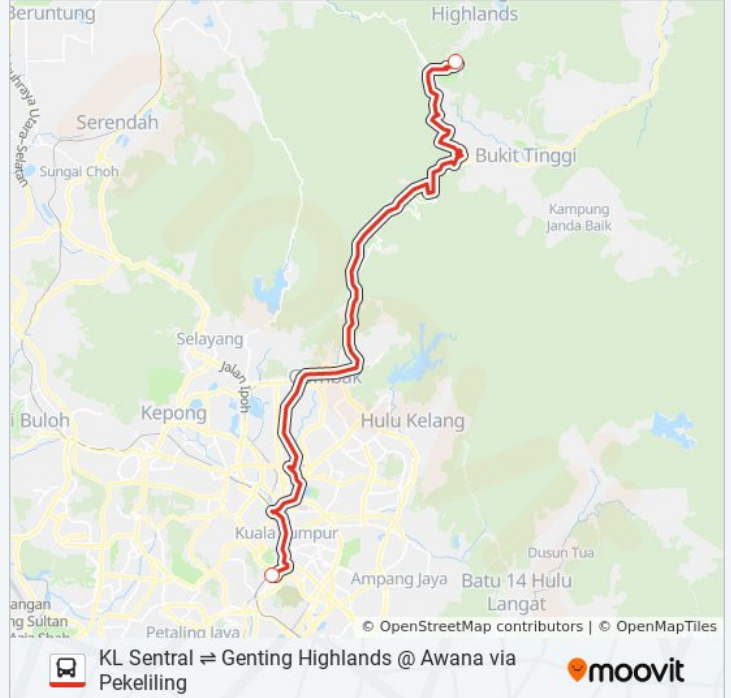

Use the Moovit App to find the closest AERO6 bus station near you and find out when is the next AERO6 bus arriving.

**Direction: Genting Highlands @ Awana**

2 stops

[VIEW LINE SCHEDULE](#)

KL Sentral

Awana Bus Terminal (Ph1)

**AERO6 bus Time Schedule**

Genting Highlands @ Awana Route Timetable:

Sunday	8:00 AM - 6:00 PM
Monday	8:00 AM - 6:00 PM
Tuesday	8:00 AM - 6:00 PM
Wednesday	8:00 AM - 6:00 PM
Thursday	8:00 AM - 6:00 PM
Friday	8:00 AM - 6:00 PM
Saturday	8:00 AM - 6:00 PM

**AERO6 bus Info****Direction:** Genting Highlands @ Awana**Stops:** 2**Trip Duration:** 60 min**Line Summary:**

**Direction: Genting Highlands @ Awana  
Stopover Pekeliling**

3 stops

[VIEW LINE SCHEDULE](#)

**AERO6 bus Info**

**Direction:** Genting Highlands @ Awana Stopover  
Pekeliling

**Stops:** 3

**Trip Duration:** 85 min

**Line Summary:**