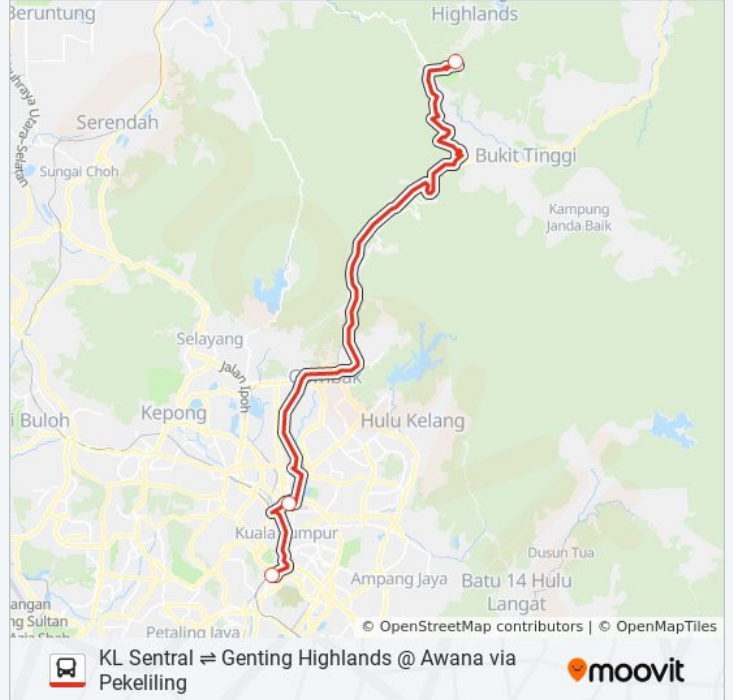

**AERO6 bus Info****Direction:** Genting Highlands @ Awana**Stops:** 2**Trip Duration:** 60 min**Line Summary:**

**Direction: Genting Highlands @ Awana  
Stopover Pekeliling**

3 stops

[VIEW LINE SCHEDULE](#)

KL Sentral

Terminal Pekeliling (K11818)

Awana Bus Terminal (Ph1)

**AERO6 bus Time Schedule**

Genting Highlands @ Awana Stopover Pekeliling  
Route Timetable:

Sunday	8:45 AM - 4:45 PM
Monday	8:45 AM - 4:45 PM
Tuesday	8:45 AM - 4:45 PM
Wednesday	8:45 AM - 4:45 PM
Thursday	8:45 AM - 4:45 PM
Friday	8:45 AM - 4:45 PM
Saturday	8:45 AM - 4:45 PM

**AERO6 bus Info**

**Direction:** Genting Highlands @ Awana Stopover  
Pekeliling

**Stops:** 3

**Trip Duration:** 85 min

**Line Summary:**