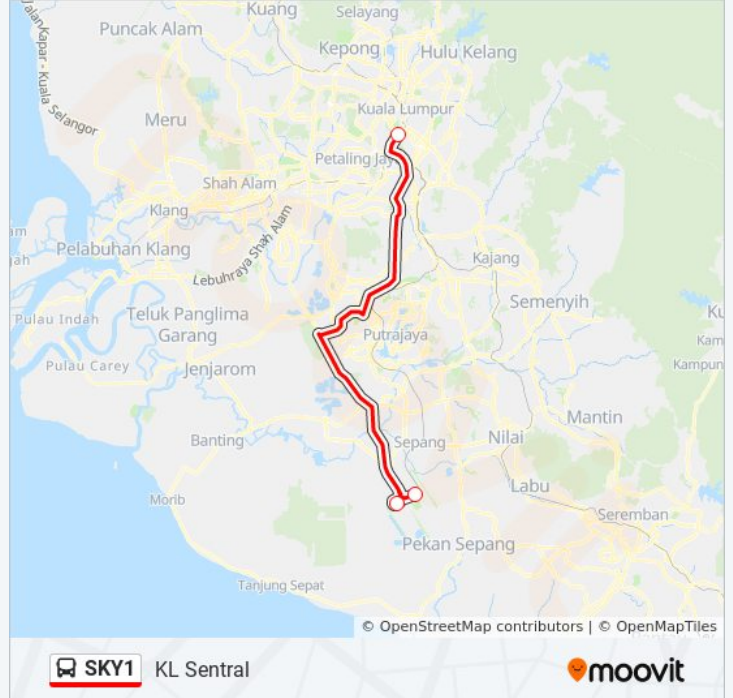

 SKY1

KL Sentral

[View In Website Mode](#)

The SKY1 bus line (KL Sentral) has 2 routes. For regular weekdays, their operation hours are:

(1) KL Sentral: 7:45 AM - 8:45 PM (2) KLIA Terminal 2 / KLIA Terminal 1: 5:00 AM - 6:00 PM

Use the Moovit App to find the closest SKY1 bus station near you and find out when is the next SKY1 bus arriving.

Direction: KL Sentral

3 stops

[VIEW LINE SCHEDULE](#)

KLIA Terminal 1 Bus Station @ Block C

KLIA T2, Transportation Hub Level 1

KL Sentral

SKY1 bus Time Schedule

KL Sentral Route Timetable:

Sunday	7:45 AM - 8:45 PM
Monday	7:45 AM - 8:45 PM
Tuesday	7:45 AM - 8:45 PM
Wednesday	7:45 AM - 8:45 PM
Thursday	7:45 AM - 8:45 PM
Friday	7:45 AM - 8:45 PM
Saturday	7:45 AM - 8:45 PM

SKY1 bus Info

Direction: KL Sentral

Stops: 3

Trip Duration: 75 min

Line Summary:

Direction: KLIA Terminal 2 / KLIA Terminal 1

3 stops

[VIEW LINE SCHEDULE](#)