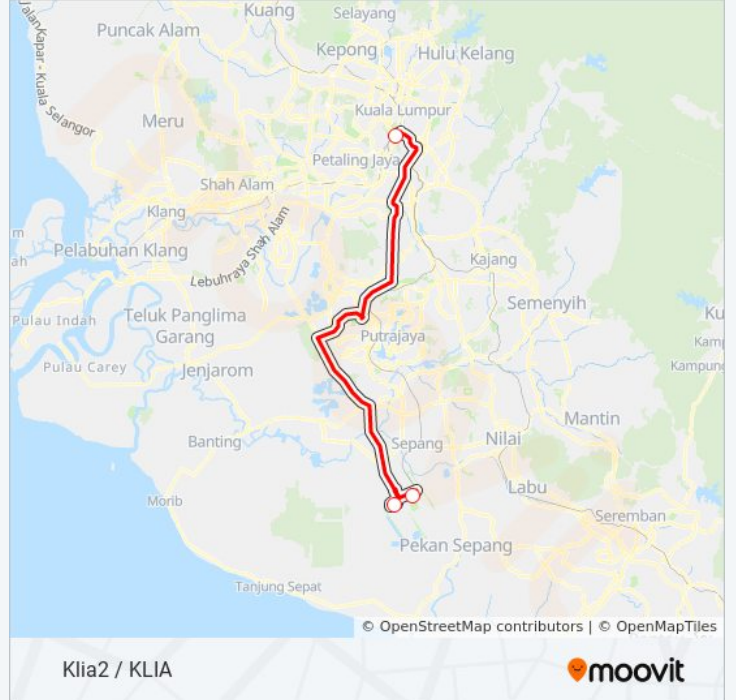

 SKY1

KL Sentral

[View In Website Mode](#)

The SKY1 bus line (KL Sentral) has 2 routes. For regular weekdays, their operation hours are:

(1) KL Sentral: 7:45 AM - 8:45 PM (2) KLIA Terminal 2 / KLIA Terminal 1: 5:00 AM - 6:00 PM

SKY1 bus Info

Direction: KL Sentral

Stops: 3

Trip Duration: 75 min

Line Summary:

Direction: KLIA Terminal 2 / KLIA Terminal 1

3 stops

[VIEW LINE SCHEDULE](#)

KL Sentral

KLIA T2, Transportation Hub Level 1

KLIA Terminal 1 Bus Station @ Block C

SKY1 bus Time Schedule

KLIA Terminal 2 / KLIA Terminal 1 Route Timetable:

Sunday	5:00 AM - 6:00 PM
Monday	5:00 AM - 6:00 PM
Tuesday	5:00 AM - 6:00 PM
Wednesday	5:00 AM - 6:00 PM
Thursday	5:00 AM - 6:00 PM
Friday	5:00 AM - 6:00 PM
Saturday	5:00 AM - 6:00 PM

SKY1 bus Info

Direction: KLIA Terminal 2 / KLIA Terminal 1

Stops: 3

Trip Duration: 75 min

Line Summary:

SKY1 bus time schedules and route maps are available in an offline PDF at moovitapp.com. Use the [Moovit App](#) to see live bus times, train schedule or subway schedule, and step-by-step directions for all public transit in Kuala Lumpur.