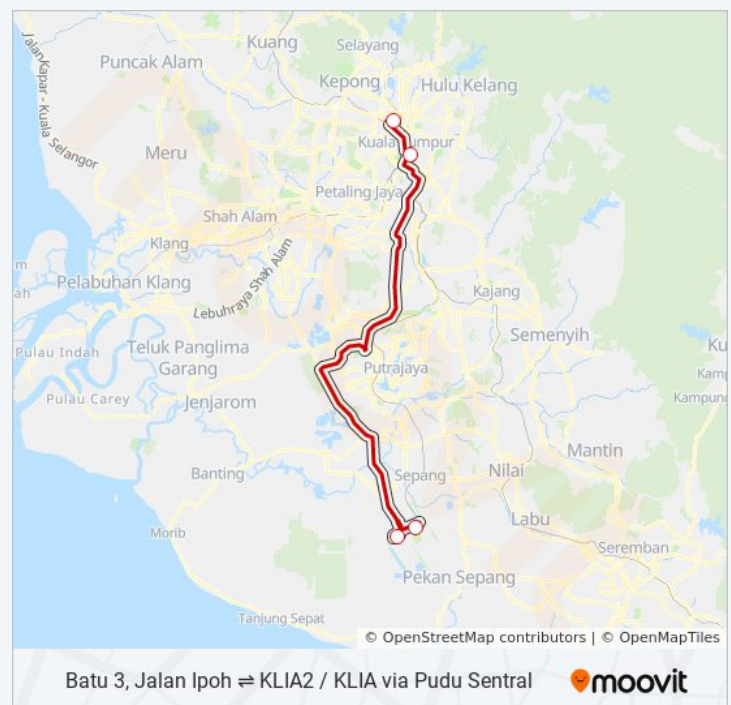

(1) Batu 3, Jalan Ipoh Via Pudu Sentral: 24 hours(2) Batu 3, Jalan Ipoh Via Pudu Sentral (From KLIA Terminal 1): 5:00 AM(3) KLIA Terminal 2 / KLIA Terminal 1 Via Pudu Sentral: 3:00 AM - 11:55 PM

Use the Moovit App to find the closest STARSTL bus station near you and find out when is the next STARSTL bus arriving.

#### STARSTL bus Info

**Direction:** Batu 3, Jalan Ipoh Via Pudu Sentral

**Stops:** 4

**Trip Duration:** 105 min

**Line Summary:**

**Direction: Batu 3, Jalan Ipoh Via Pudu Sentral  
(From KLIA Terminal 1)**

KLIA Terminal 1 Bus Station @ Block C

Tuesday	3:00 AM - 11:55 PM
Wednesday	3:00 AM - 11:55 PM
Thursday	3:00 AM - 11:55 PM
Friday	3:00 AM - 11:55 PM
Saturday	3:00 AM - 11:55 PM

### STARSTL bus Info

**Direction:** KLIA Terminal 2 / KLIA Terminal 1 Via Pudu Sentral

**Stops:** 4

**Trip Duration:** 105 min

**Line Summary:**

STARSTL bus time schedules and route maps are available in an offline PDF at [moovitapp.com](https://moovitapp.com). Use the [Moovit App](#) to see live bus times, train schedule or subway schedule, and step-by-step directions for all public transit in Kuala Lumpur.