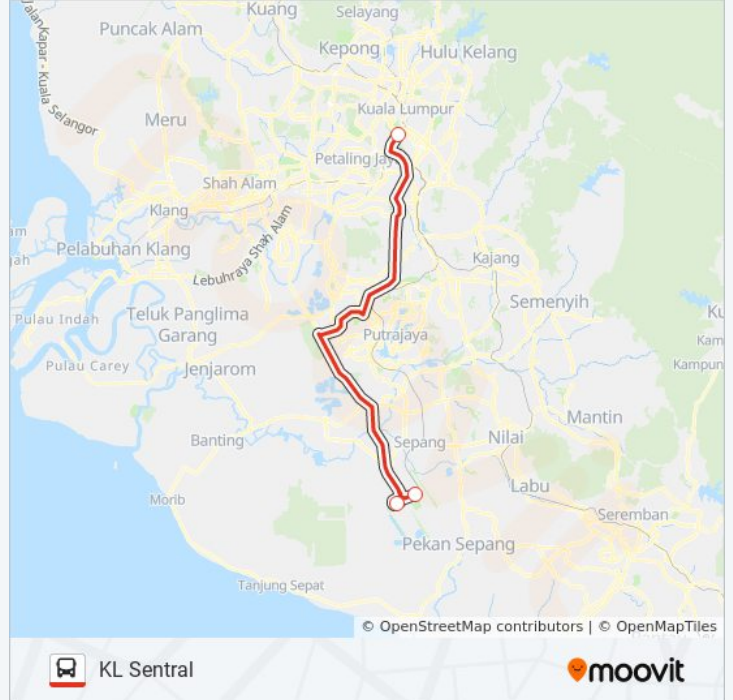

 AERO1

KL Sentral

[View In Website Mode](#)

The AERO1 bus line (KL Sentral) has 2 routes. For regular weekdays, their operation hours are:

(1) KL Sentral: 24 hours(2) KLIA Terminal 2 / KLIA Terminal 1: 24 hours

Use the Moovit App to find the closest AERO1 bus station near you and find out when is the next AERO1 bus arriving.

Direction: KL Sentral

3 stops

[VIEW LINE SCHEDULE](#)

KLIA Terminal 1 Bus Station @ Block C

KLIA T2, Transportation Hub Level 1

KL Sentral

AERO1 bus Time Schedule

KL Sentral Route Timetable:

Sunday	24 hours
Monday	24 hours
Tuesday	24 hours
Wednesday	24 hours
Thursday	24 hours
Friday	24 hours
Saturday	24 hours

AERO1 bus Info**Direction:** KL Sentral**Stops:** 3**Trip Duration:** 75 min**Line Summary:**

Direction: KLIA Terminal 2 / KLIA Terminal 1

3 stops

[VIEW LINE SCHEDULE](#)

KL Sentral

KLIA T2, Transportation Hub Level 1