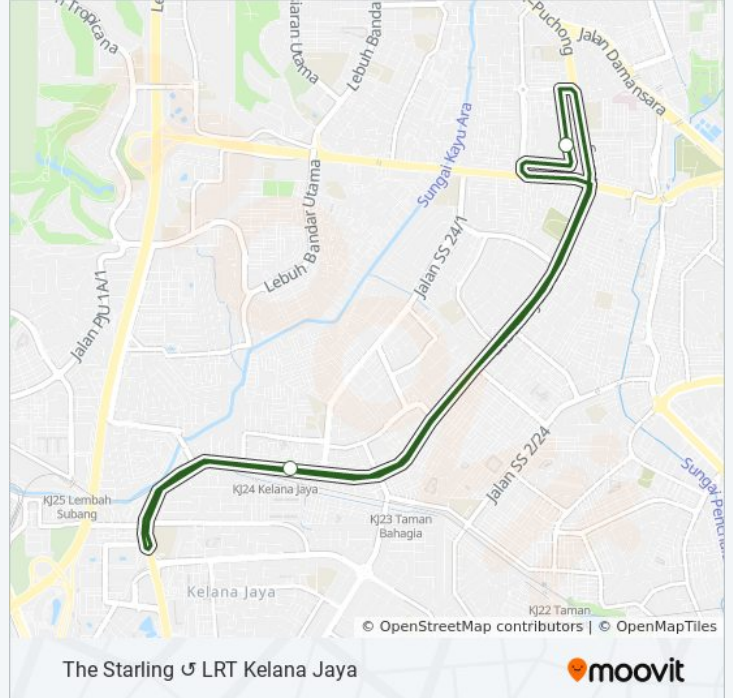

**SHCG bus Info**

**Direction:** Imazium LRT Kelana Jaya

**Stops:** 3

**Trip Duration:** 6 min

**Line Summary:**

**Direction: The Starling → LRT Kelana Jaya**

3 stops

[VIEW LINE SCHEDULE](#)

The Starling / Imazium

LRT Kelana Jaya (Pj603)

The Starling / Imazium

**SHCG bus Time Schedule**

The Starling → LRT Kelana Jaya Route Timetable:

Sunday	11:00 AM - 7:00 PM
Monday	8:00 AM - 9:30 PM
Tuesday	8:00 AM - 9:30 PM
Wednesday	8:00 AM - 9:30 PM
Thursday	8:00 AM - 9:30 PM
Friday	8:00 AM - 9:30 PM
Saturday	11:00 AM - 7:00 PM

**SHCG bus Info**

**Direction:** The Starling → LRT Kelana Jaya

**Stops:** 3

**Trip Duration:** 30 min

**Line Summary:**

The Starling to MRT Kelana Jaya

**Direction: The Starling MRT TTDI**

3 stops