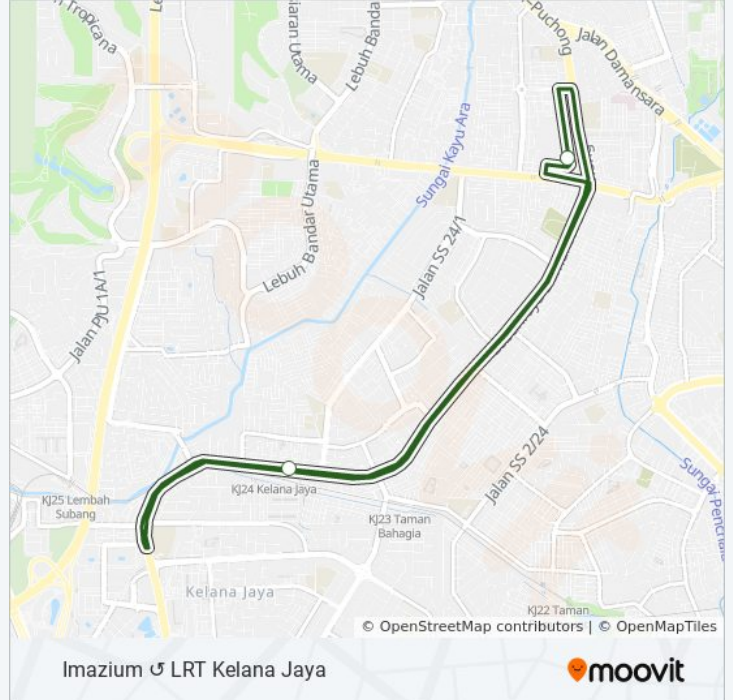

Use the Moovit App to find the closest SHCG bus station near you and find out when is the next SHCG bus arriving.

**Direction: Imazium LRT Kelana Jaya**

3 stops

[VIEW LINE SCHEDULE](#)

The Starling / Imazium

LRT Kelana Jaya (Pj603)

The Starling / Imazium

**SHCG bus Time Schedule**

Imazium LRT Kelana Jaya Route Timetable:

Sunday	Not Operational
Monday	7:00 AM - 7:00 PM
Tuesday	7:00 AM - 7:00 PM
Wednesday	7:00 AM - 7:00 PM
Thursday	7:00 AM - 7:00 PM
Friday	7:00 AM - 7:00 PM
Saturday	7:00 AM - 7:00 PM

**SHCG bus Info**

**Direction:** Imazium LRT Kelana Jaya

**Stops:** 3

**Trip Duration:** 6 min

**Line Summary:**

**Direction: The Starling → LRT Kelana Jaya**

3 stops

[VIEW LINE SCHEDULE](#)

**SHCG bus Info**

**Direction:** The Starling → LRT Kelana Jaya

**Stops:** 3

**Trip Duration:** 30 min

**Line Summary:**

The Starling to MRT Kelana Jaya

**Direction: The Starling MRT TTDI**

3 stops