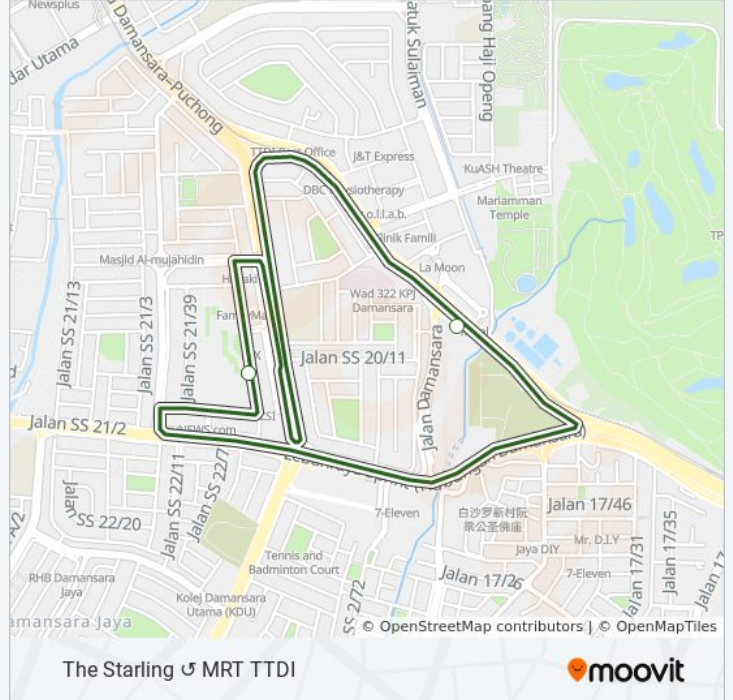

SHCG bus time schedules and route maps are available in an offline PDF at moovitapp.com. Use the [Moovit App](#) to see live bus times, train schedule or subway schedule, and step-by-step directions for all public transit in Kuala Lumpur.

[About Moovit](#) • [MaaS Solutions](#) • [Supported Countries](#) • [Mooviter Community](#)

© 2023 Moovit - All Rights Reserved

Check Live Arrival Times