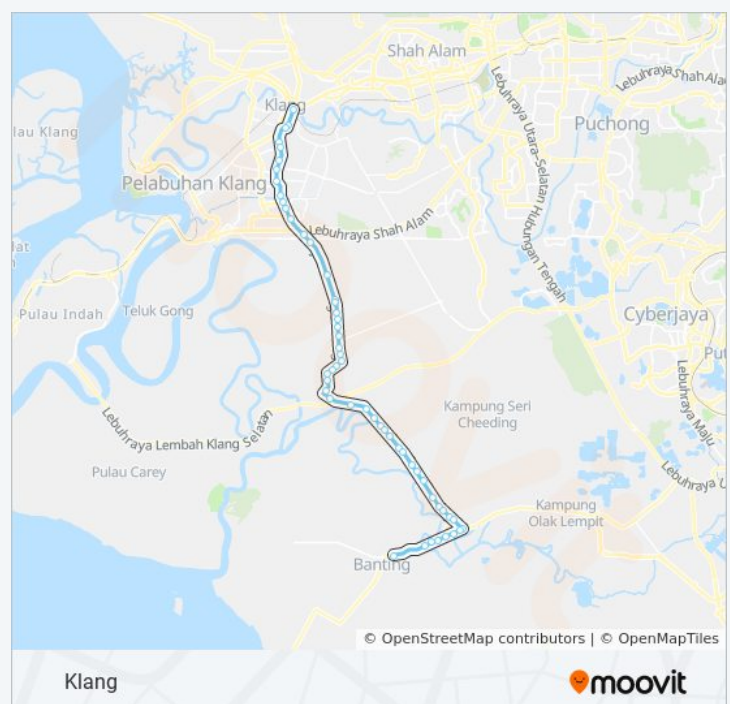

Taman Sejahtera Jenjarom (Lg163)

730 bus Time Schedule

Klang Route Timetable:

Sunday	5:30 AM - 9:30 PM
Monday	5:30 AM - 9:30 PM
Tuesday	5:30 AM - 9:30 PM
Wednesday	5:30 AM - 9:30 PM
Thursday	5:30 AM - 9:30 PM
Friday	5:30 AM - 9:30 PM
Saturday	5:30 AM - 9:30 PM

730 bus Info

Direction: Klang

Stops: 54

Trip Duration: 83 min

Line Summary:

Taman Desa Jenjarom (Lg164)

Masjid Al-Firdaus, Taman Kota Sungai Rambai (Lg165)

Kampung Sungai Rambai (Timur) (Lg199)