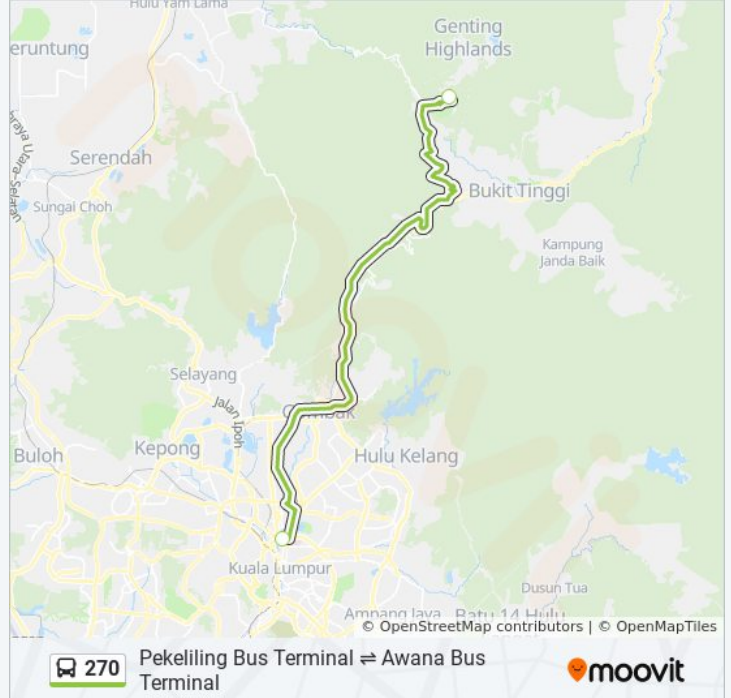

270

Pekeliling Bus Terminal Awana Bus Terminal

View In Website Mode

The 270 bus line (Pekeliling Bus Terminal Awana Bus Terminal) has 2 routes. For regular weekdays, their operation hours are:

(1) Awana Bus Terminal: 7:00 AM - 7:00 PM(2) Pekeliling Bus Terminal: 8:30 AM - 8:30 PM

Use the Moovit App to find the closest 270 bus station near you and find out when is the next 270 bus arriving.

Direction: Awana Bus Terminal

2 stops

[VIEW LINE SCHEDULE](#)

Terminal Pekeliling (KI1818)

Awana Bus Terminal (Ph1)

270 bus Time Schedule

Awana Bus Terminal Route Timetable:

Sunday	7:00 AM - 7:00 PM
Monday	7:00 AM - 7:00 PM
Tuesday	7:00 AM - 7:00 PM
Wednesday	7:00 AM - 7:00 PM
Thursday	7:00 AM - 7:00 PM
Friday	7:00 AM - 7:00 PM
Saturday	7:00 AM - 7:00 PM

270 bus Info

Direction: Awana Bus Terminal

Stops: 2

Trip Duration: 60 min

Line Summary:

Direction: Pekeliling Bus Terminal

2 stops

[VIEW LINE SCHEDULE](#)