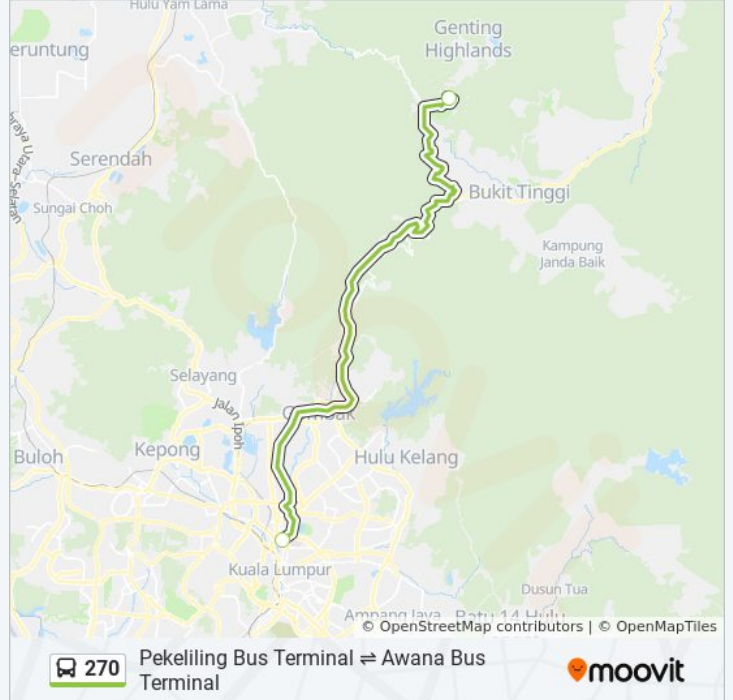

270

Pekeliling Bus Terminal Awana Bus Terminal

View In Website Mode

The 270 bus line (Pekeliling Bus Terminal Awana Bus Terminal) has 2 routes. For regular weekdays, their operation hours are:

(1) Awana Bus Terminal: 7:00 AM - 7:00 PM(2) Pekeliling Bus Terminal: 8:30 AM - 8:30 PM

270 bus Info

Direction: Awana Bus Terminal

Stops: 2

Trip Duration: 60 min

Line Summary:

Direction: Pekeliling Bus Terminal

2 stops

[VIEW LINE SCHEDULE](#)

Awana Bus Terminal (Ph1)

Terminal Pekeliling (K11818)

270 bus Time Schedule

Pekeliling Bus Terminal Route Timetable:

Sunday	8:30 AM - 8:30 PM
Monday	8:30 AM - 8:30 PM
Tuesday	8:30 AM - 8:30 PM
Wednesday	8:30 AM - 8:30 PM
Thursday	8:30 AM - 8:30 PM
Friday	8:30 AM - 8:30 PM
Saturday	8:30 AM - 8:30 PM

270 bus Info

Direction: Pekeliling Bus Terminal

Stops: 2

Trip Duration: 60 min

Line Summary:

270 bus time schedules and route maps are available in an offline PDF at moovitapp.com. Use the [Moovit App](#) to see live bus times, train schedule or subway schedule, and step-by-step directions for all public transit in Kuala Lumpur.