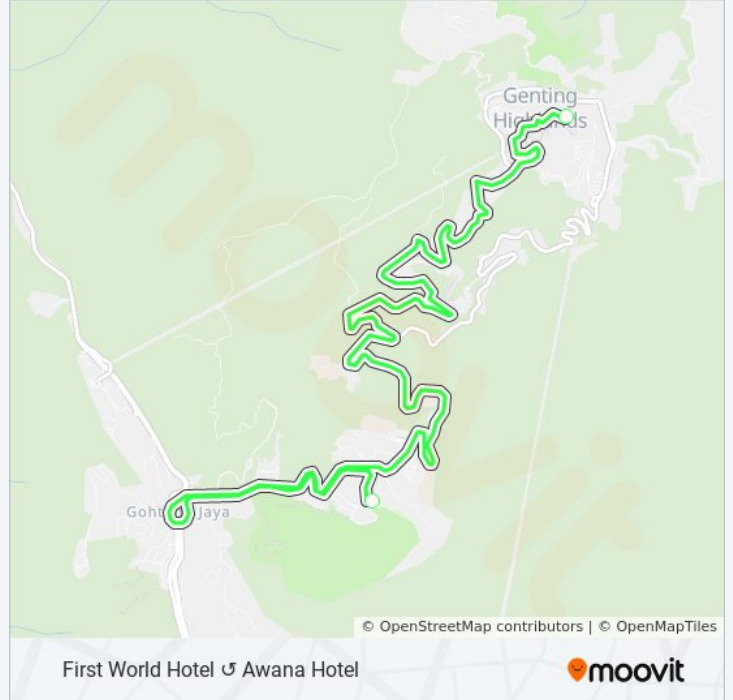

 MIDNIGHT

First World Hotel Awana Hotel

[View In Website Mode](#)

The MIDNIGHT bus line (First World Hotel Awana Hotel) has 2 routes. For regular weekdays, their operation hours are:

(1) Awana Hotel: 6:30 AM(2) First World Hotel: 11:30 PM

Direction: First World Hotel

2 stops

[VIEW LINE SCHEDULE](#)

Awana Hotel

First World Hotel

MIDNIGHT bus Time Schedule

First World Hotel Route Timetable:

Sunday	11:30 PM
Monday	11:30 PM
Tuesday	11:30 PM
Wednesday	11:30 PM
Thursday	11:30 PM
Friday	11:30 PM
Saturday	11:30 PM

MIDNIGHT bus Info

Direction: First World Hotel

Stops: 2

Trip Duration: 30 min

Line Summary:

MIDNIGHT bus time schedules and route maps are available in an offline PDF at moovitapp.com. Use the [Moovit App](#) to see live bus times, train schedule or subway schedule, and step-by-step directions for all public transit in Kuala Lumpur.