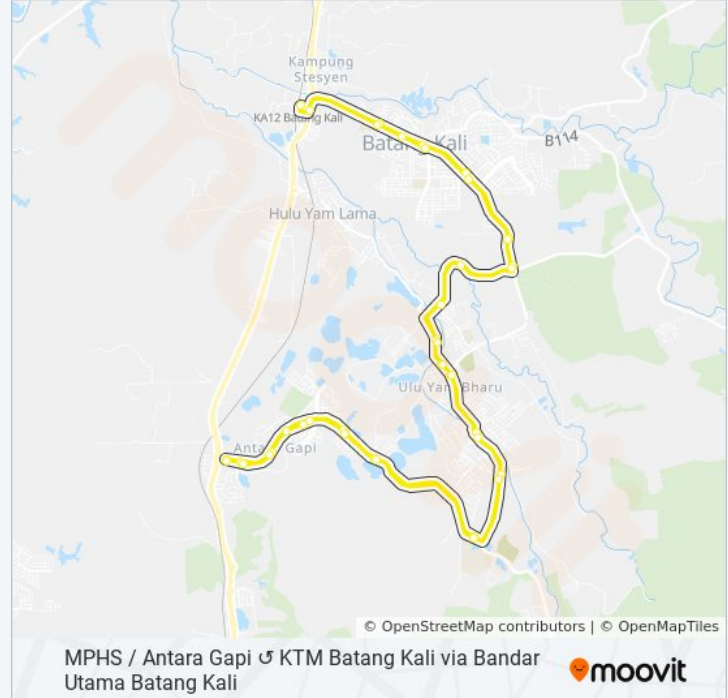

Seksyen 3 Bandar Utama, Batang Kali (Hs174)

Smk Bandar Baru Batang Kali

Seksyen 4 Bandar Utama, Batang Kali (Hs187)

Seksyen 5 Bandar Utama Batang Kali (Opp)

Taman Perniagaan Kelah, Batang Kali (Hs188)

Kampung Kalong Hilir, Batang Kali (Hs189)

Kampung Kalong Tengah, Batu 17 Batang Kali

Taman Seri Liam, Ulu Yam Bharu

Persatuan Hokkien Kong Soh Ulu Yam Bharu

Kampung Pasir Ulu Yam Bharu

Taman Desa Kelisa, Ulu Yam Bharu

Taman Selindung Daun, Ulu Yam Bharu (Opp)

Seksyen 6b Antara Gapi

Seksyen 5b Antara Gapi

Seksyen 1c Antara Gapi

Seksyen 1b Antara Gapi (Opp)

Seksyen 1a Antara Gapi

HS02 bus time schedules and route maps are available in an offline PDF at moovitapp.com. Use the [Moovit App](#) to see live bus times, train schedule or subway schedule, and step-by-step directions for all public transit in Kuala Lumpur.

[About Moovit](#) • [MaaS Solutions](#) • [Supported Countries](#) • [Mooviter Community](#)

© 2024 Moovit - All Rights Reserved

Check Live Arrival Times